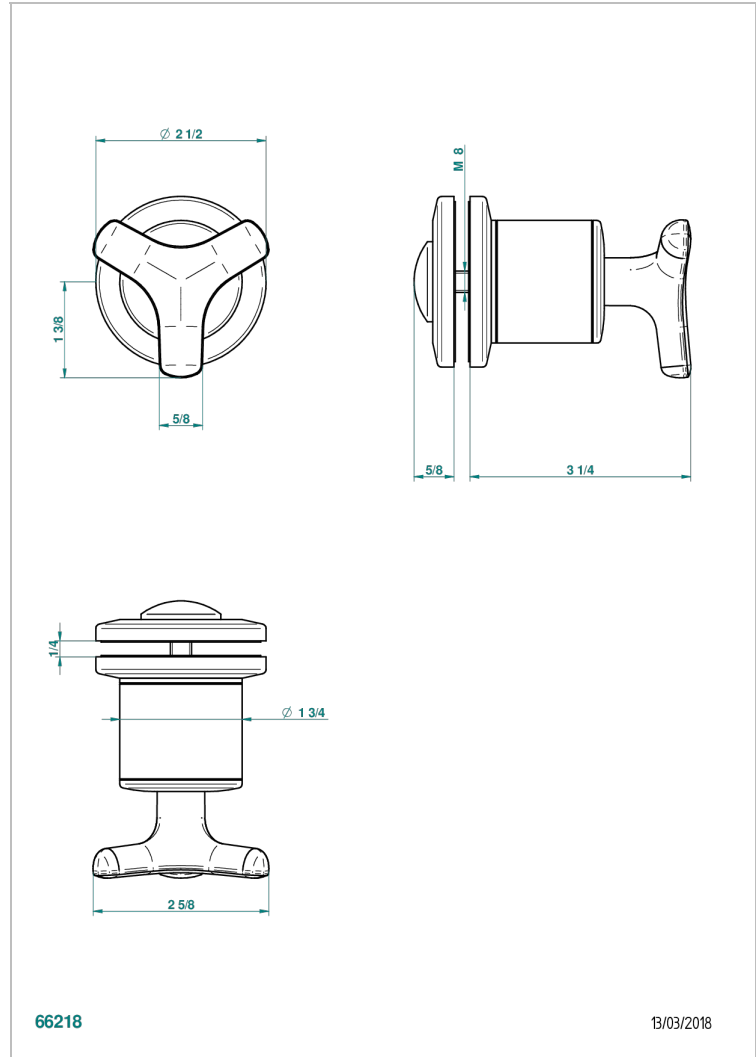

SYSTEM SMOOTH METAL

G9A-639V

Large knob

66218

13/03/2018

CHARACTERISTIC

- System Smooth Metal
- Large knob

AVAILABLE FINITIONS