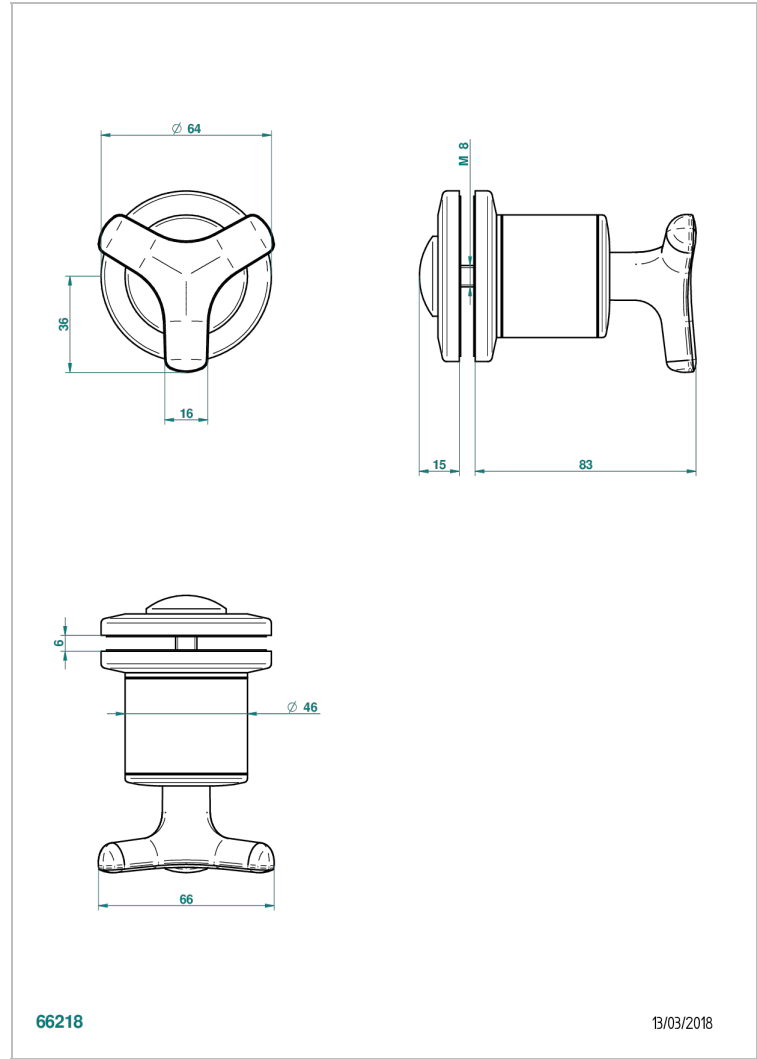

SYSTEM SMOOTH METAL

G9A-639V

Large door knob

THG[®]
PARIS

CHARACTERISTIC

- System Smooth Metal
- Large door knob

AVAILABLE FINITIONS

Antique nickel - H28
Black ceram - D30
Blush PVD - H62
Brass color PVD - H49
Brown bronze color PVD - F33
Gold color PVD - H52

Nickel color PVD - H55
Polished chrome (color finish) - A02
Polished chrome with gold inlay - GA1
Polished gold (color finish) - F01
Polished nickel - B01
Soft gold - F30

Soft matt gold - F31
Umber PVD - H66
Varnished matt antique red copper
(color finish) - H07