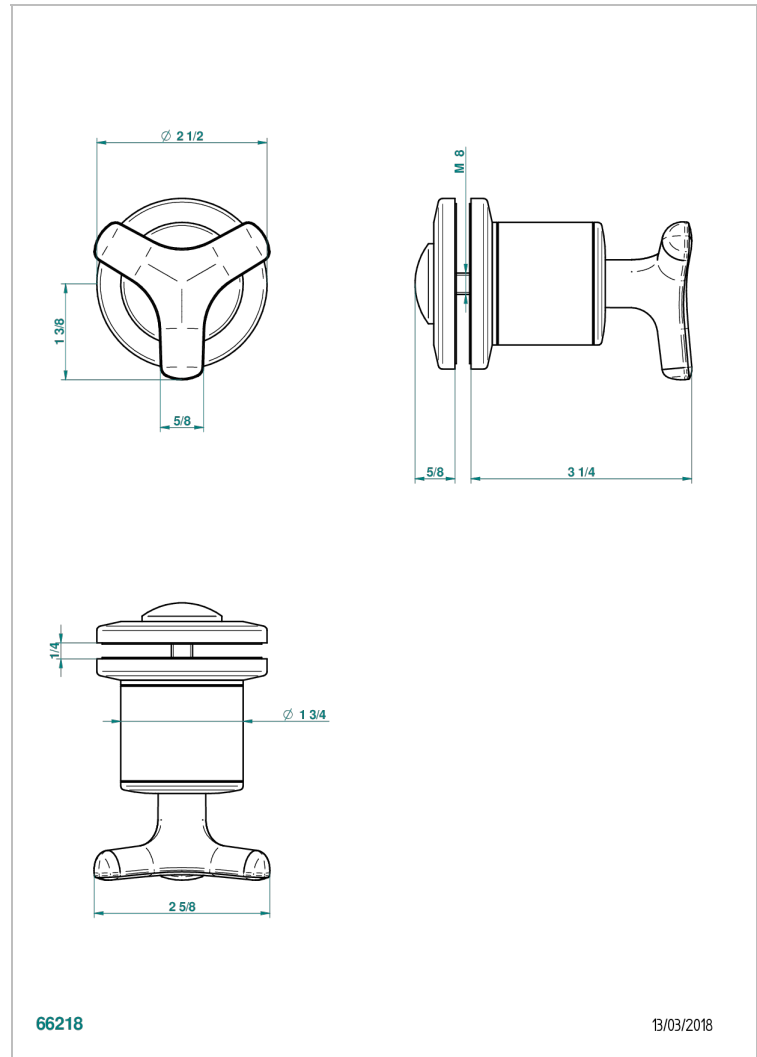

# SYSTEM SMOOTH METAL

G9A-639V

Large door knob

THG<sup>®</sup>  
PARIS

## CHARACTERISTIC

- System Smooth Metal
- Large door knob