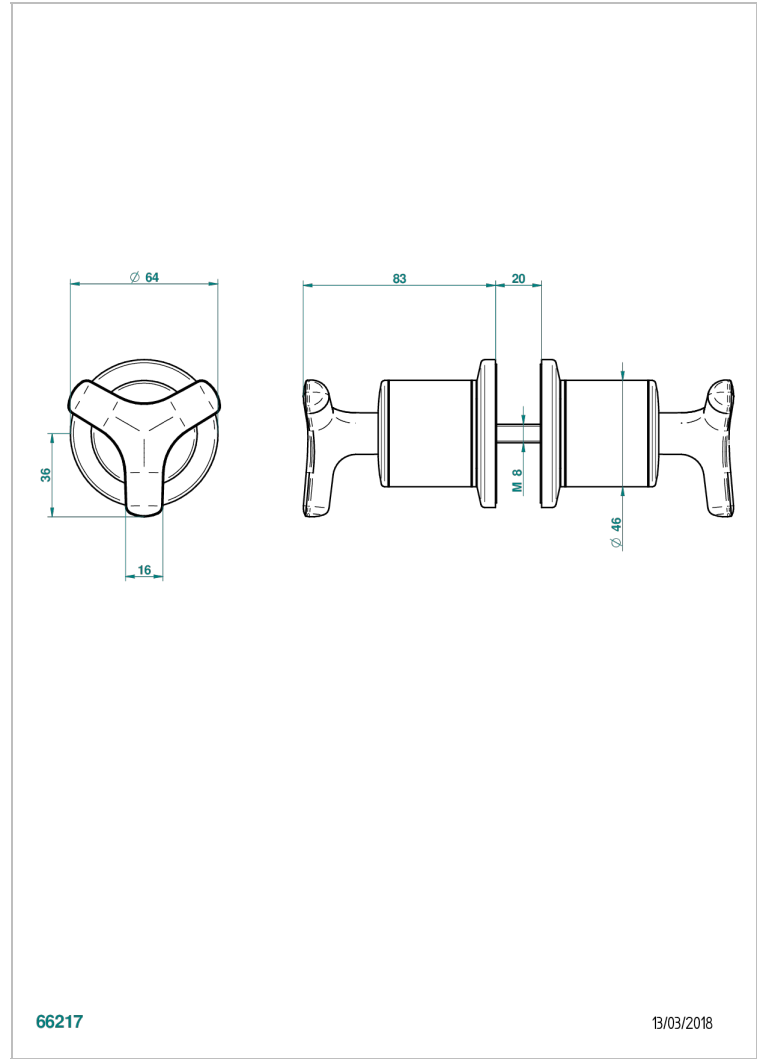

SYSTEM SMOOTH METAL

G9A-638V

Pair of large knobs

THG[®]
PARIS

66217

13/03/2018

CHARACTERISTIC

- System Smooth Metal
- Pair of large knobs