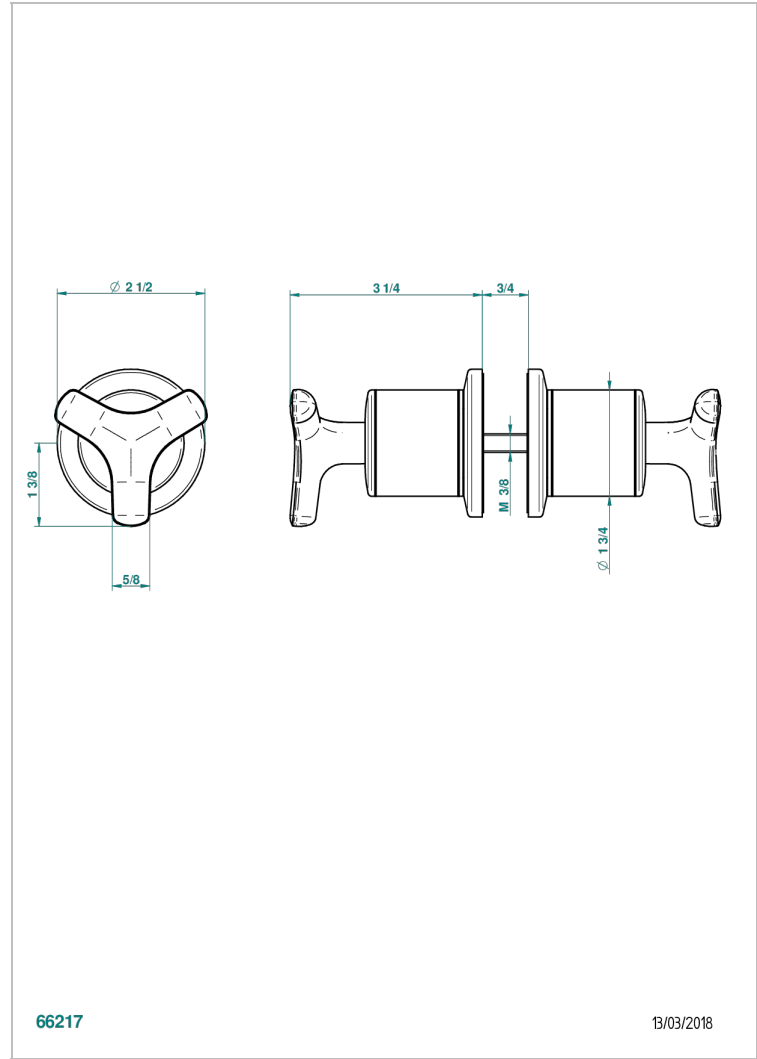

SYSTEM SMOOTH METAL

G9A-638V

Pair of large knobs

THG[®]
PARIS

66217

13/03/2018

CHARACTERISTIC

- System Smooth Metal
- Pair of large knobs