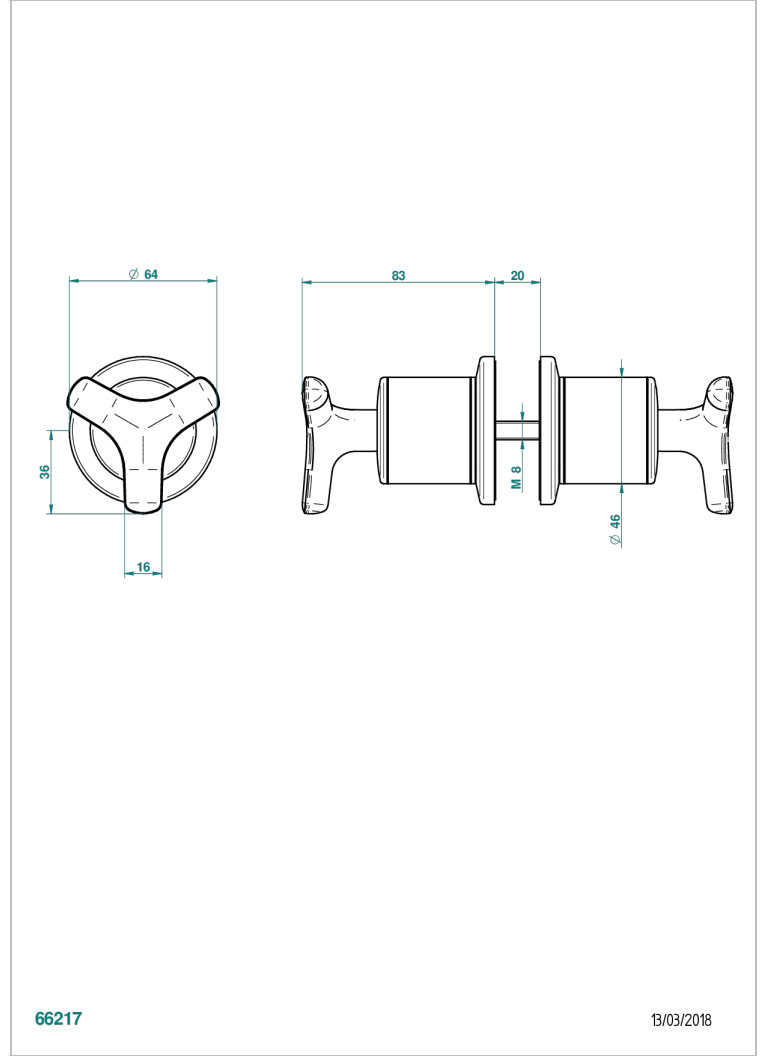

SYSTEM SMOOTH METAL

G9A-638V

Pair of large door knobs

66217

13/03/2018

CHARACTERISTIC

- System Smooth Metal
- Pair of large door knobs

AVAILABLE FINITIONS