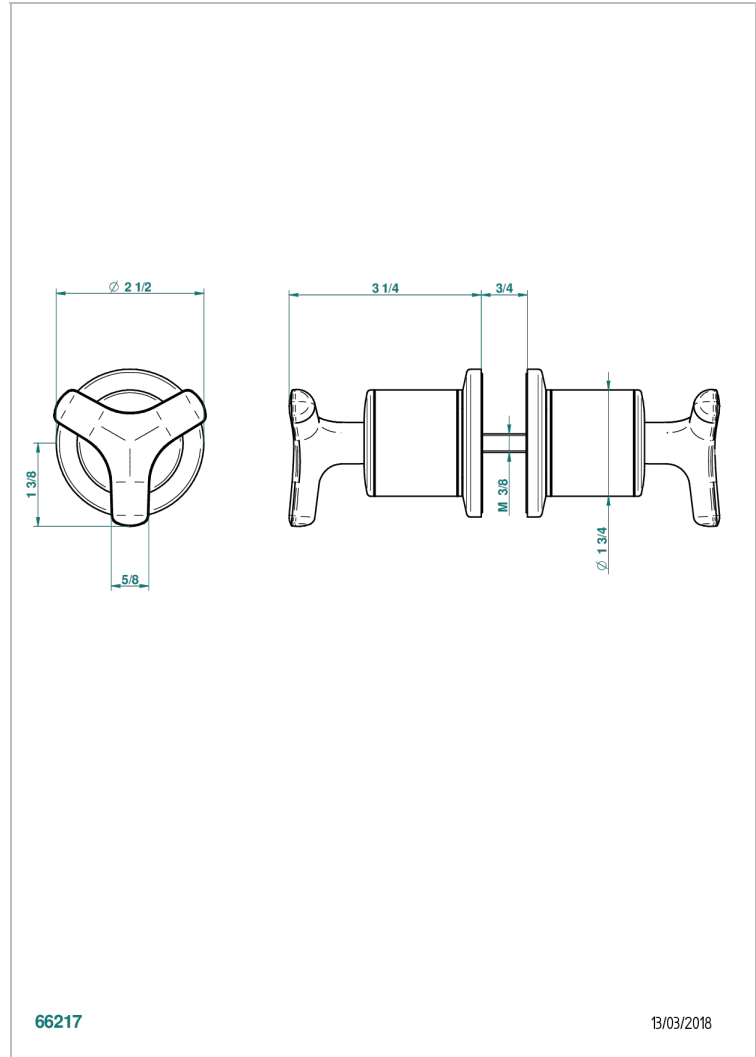

SYSTEM SMOOTH METAL

G9A-638V

Pair of large door knobs

CHARACTERISTIC

- System Smooth Metal
- Pair of large door knobs

AVAILABLE FINITIONS

Antique nickel - H28
Black ceram - D30
Blush PVD - H62
Brass color PVD - H49
Brown bronze color PVD - F33
Gold color PVD - H52

Nickel color PVD - H55
Polished chrome (color finish) - A02
Polished chrome with gold inlay - GA1
Polished gold (color finish) - F01
Polished nickel - B01
Soft gold - F30

Soft matt gold - F31
Umber PVD - H66
Varnished matt antique red copper
(color finish) - H07