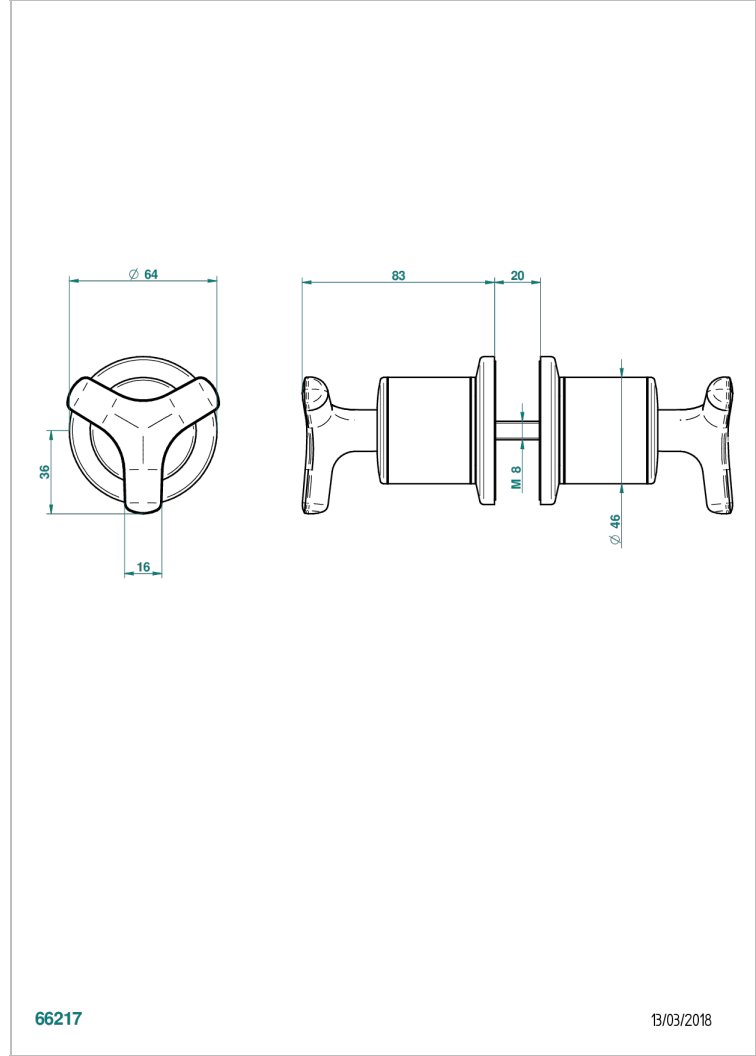

SYSTEM SMOOTH METAL

G9A-638V

Pair of large door knobs

66217

13/03/2018

CHARACTERISTIC

- System Smooth Metal
- Pair of large door knobs

AVAILABLE FINITIONS