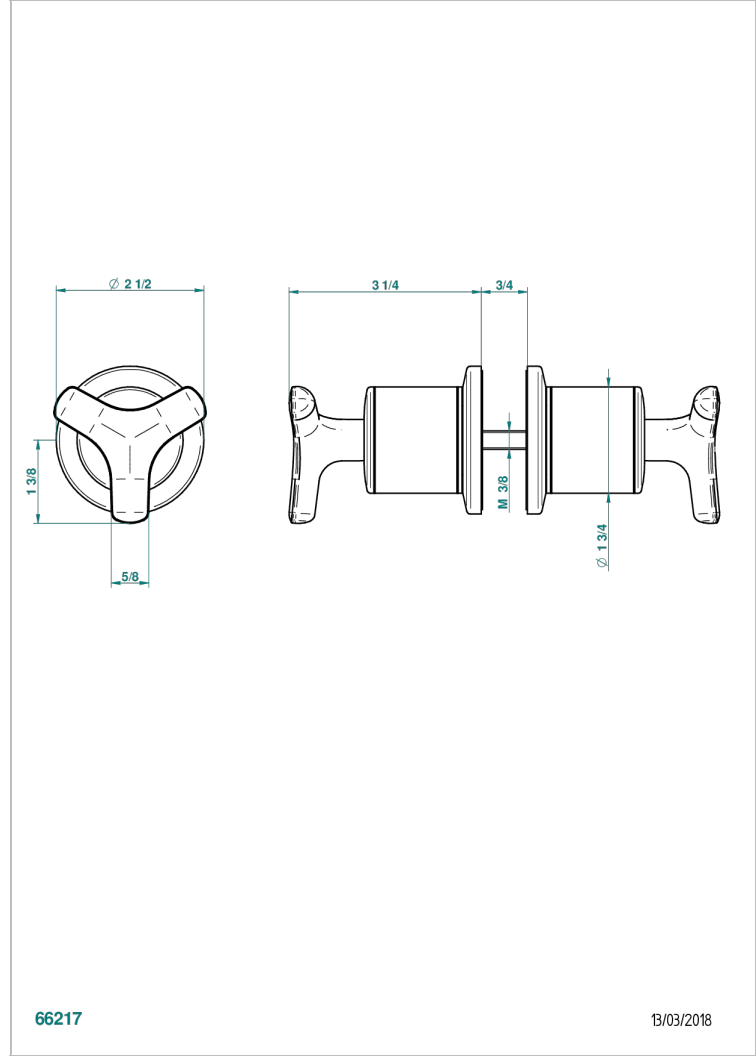

# SYSTEM SMOOTH METAL

G9A-638V

Pair of large door knobs

66217

13/03/2018

## CHARACTERISTIC

- System Smooth Metal
- Pair of large door knobs