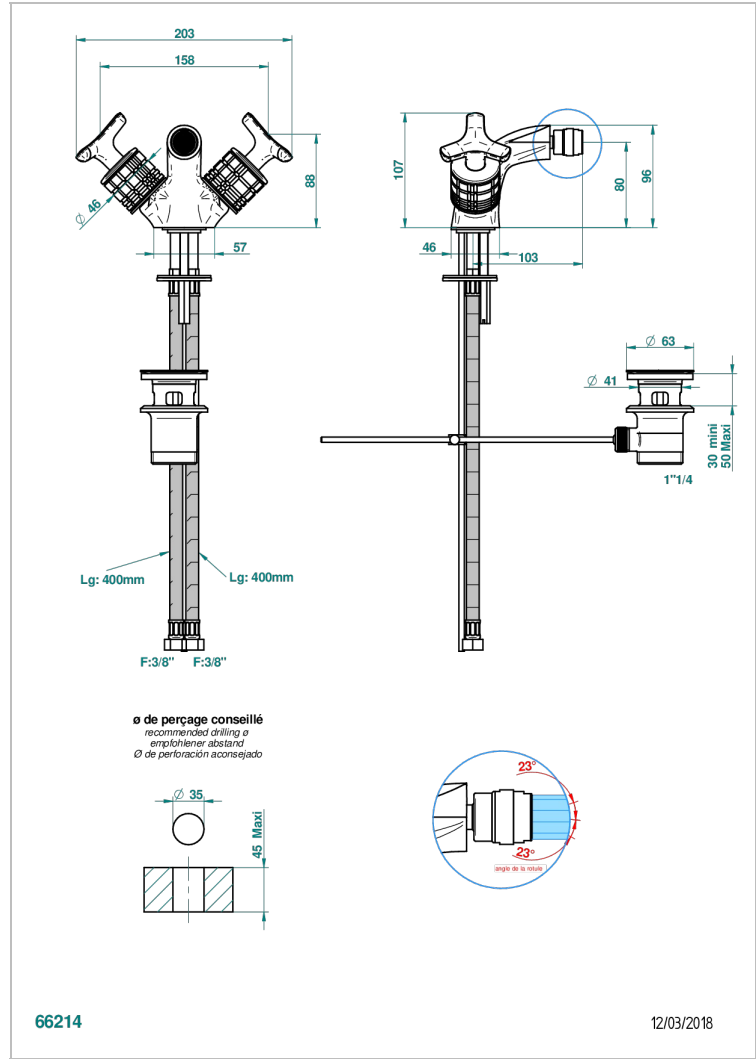

SYSTEM SQUARED METAL

G9E-3202

1-hole bidet mixer with swivel jet handshower with waste

CHARACTERISTIC

- ACS : 17ACCLY613
- NF : NF EN 200 - IA - Chrome

STANDARDS

AVAILABLE FINITIONS

Antique nickel - H28
Black ceram - D30
Blush PVD - H62
Brass color PVD - H49
Brown bronze color PVD - F33
Gold color PVD - H52

Nickel color PVD - H55
Polished chrome (color finish) - A02
Polished chrome with gold inlay - GA1
Polished gold (color finish) - F01
Polished nickel - B01
Soft gold - F30

Soft matt gold - F31
Umber PVD - H66
Varnished matt antique red copper (color finish) - H07