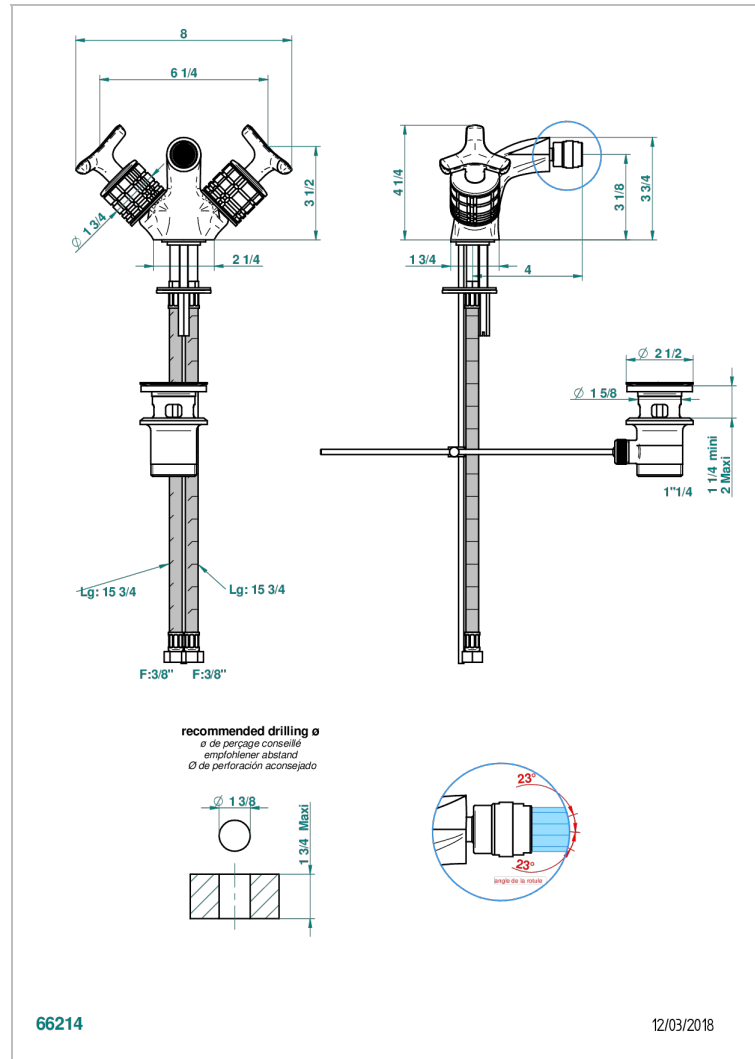

SYSTEM SQUARED METAL

G9E-3202

1-hole bidet mixer with swivel jet handshower with waste

CHARACTERISTIC

- ACS : 17ACCLY613
- NF : NF EN 200 - IA - Chrome

STANDARDS

AVAILABLE FINITIONS

Antique nickel - H28
Black ceram - D30
Blush PVD - H62
Brass color PVD - H49
Brown bronze color PVD - F33
Gold color PVD - H52