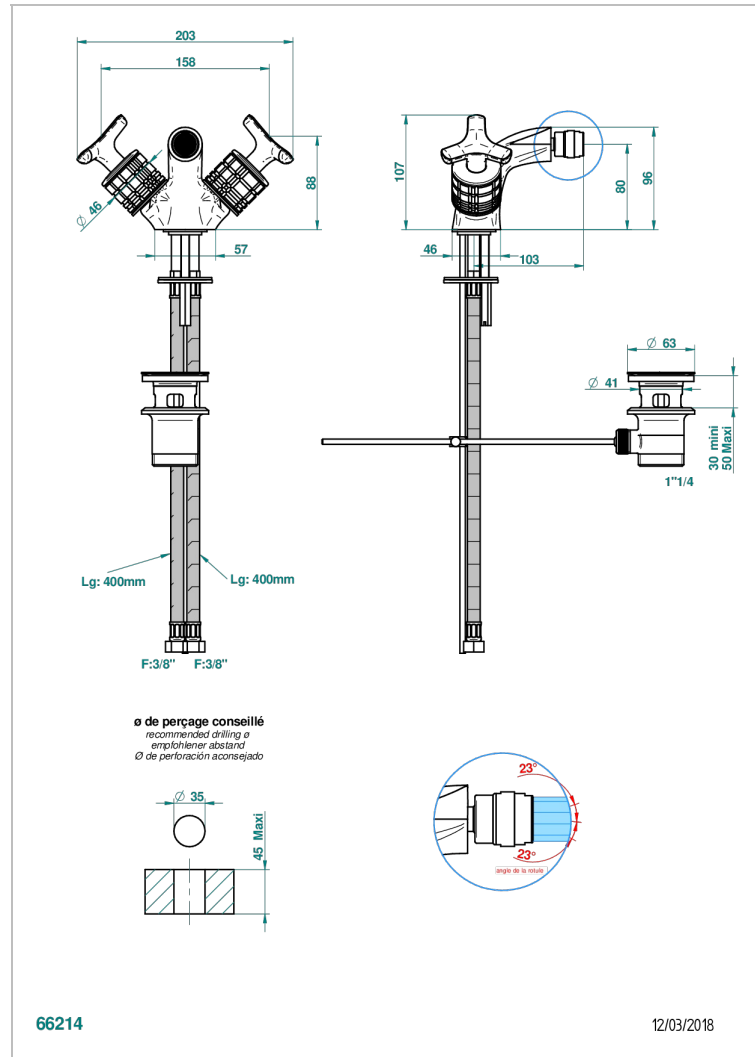

SYSTEM SQUARED METAL

G9E-3202

1-hole bidet mixer with swivel jet handshower with waste

CHARACTERISTIC

- ACS : 17ACCLY613
- NF : NF EN 200 - IA - Chrome

STANDARDS

AVAILABLE FINITIONS

Antique nickel - H28
Black ceram - D30
Blush PVD - H62
Brass color PVD - H49
Brown bronze color PVD - F33
Gold color PVD - H52