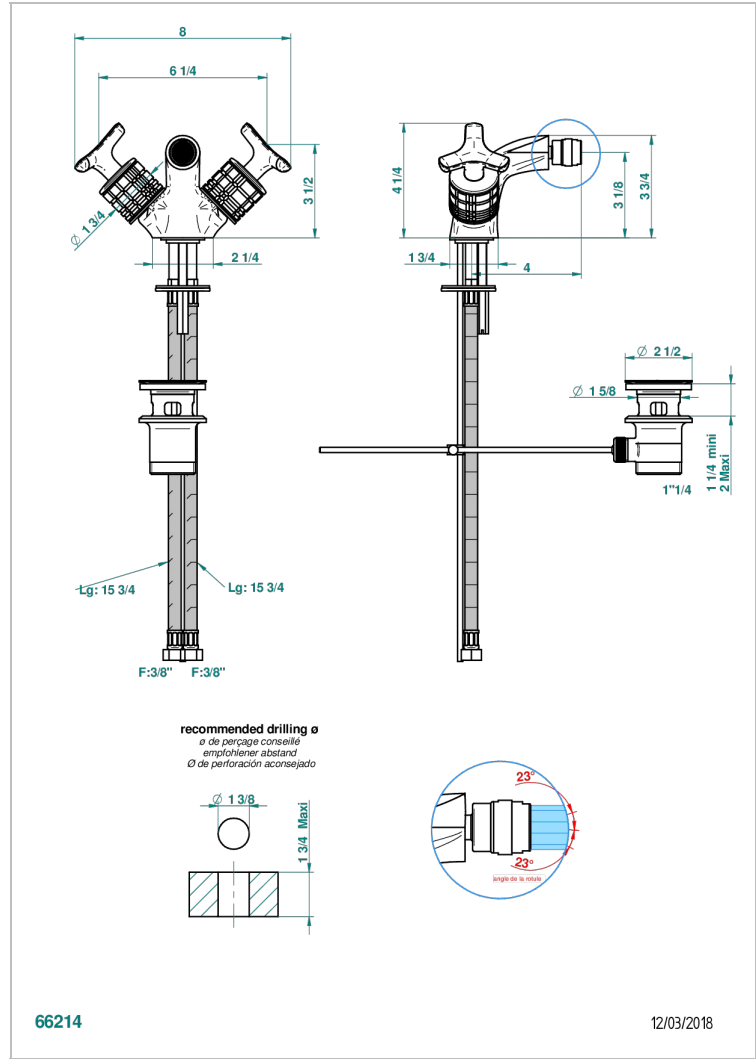

SYSTEM SQUARED METAL

G9E-3202

1-hole bidet mixer with swivel jet handshower with waste

CHARACTERISTIC

- ACS : 17ACCLY613
- NF : NF EN 200 - IA - Chrome

STANDARDS

AVAILABLE FINITIONS

Antique nickel - H28
Black ceram - D30
Blush PVD - H62
Brass color PVD - H49
Brown bronze color PVD - F33
Gold color PVD - H52