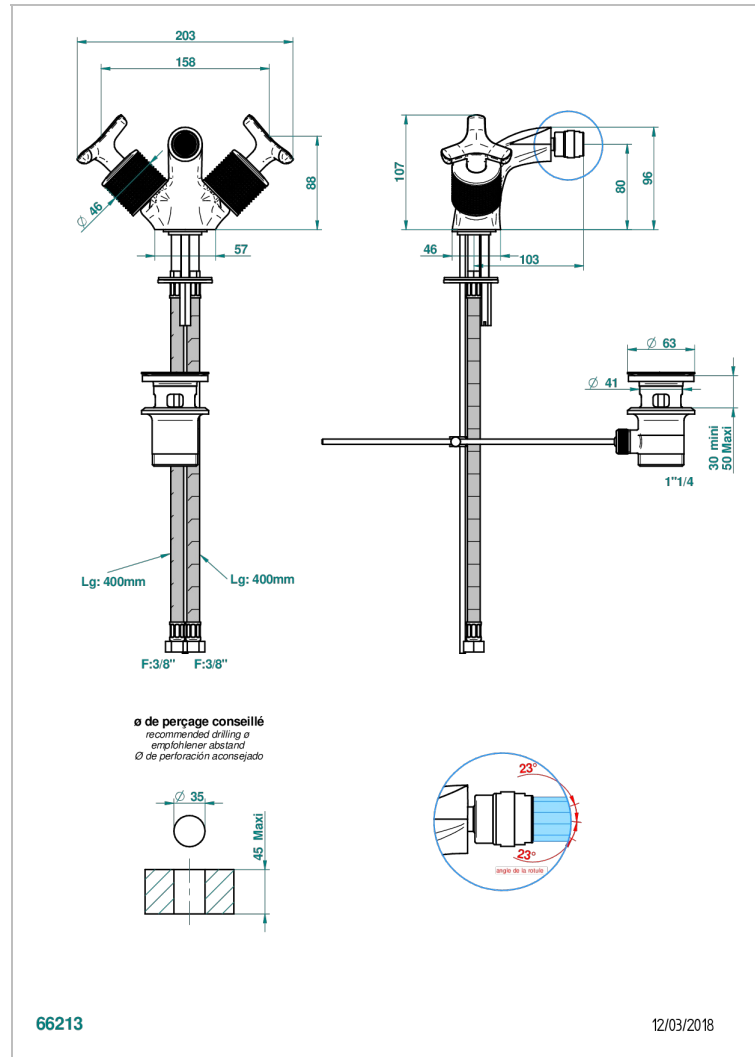

# SYSTEM DIAMOND METAL

G9C-3202

1-hole bidet mixer with swivel jet handshower with waste

THG<sup>®</sup>  
PARIS

## CHARACTERISTIC

- ACS : 17ACCLY613
- NF : NF EN 200 - IA - Chrome