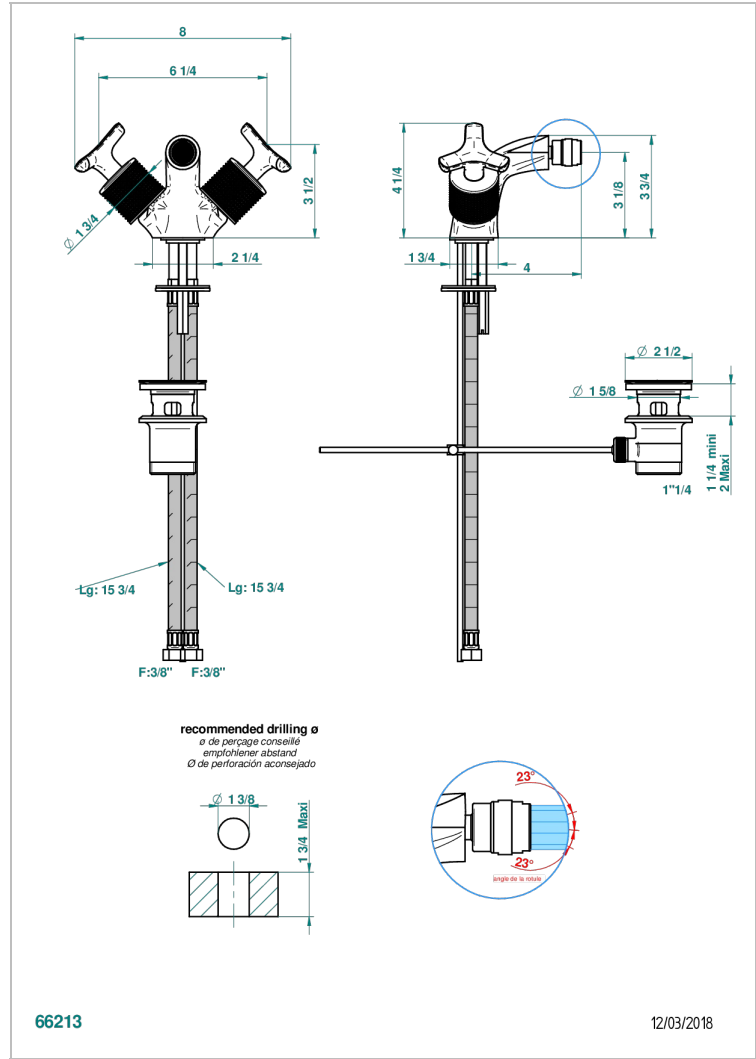

# SYSTEM DIAMOND METAL

G9C-3202

1-hole bidet mixer with swivel jet handshower with waste

## CHARACTERISTIC

- ACS : 17ACCLY613
- NF : NF EN 200 - IA - Chrome