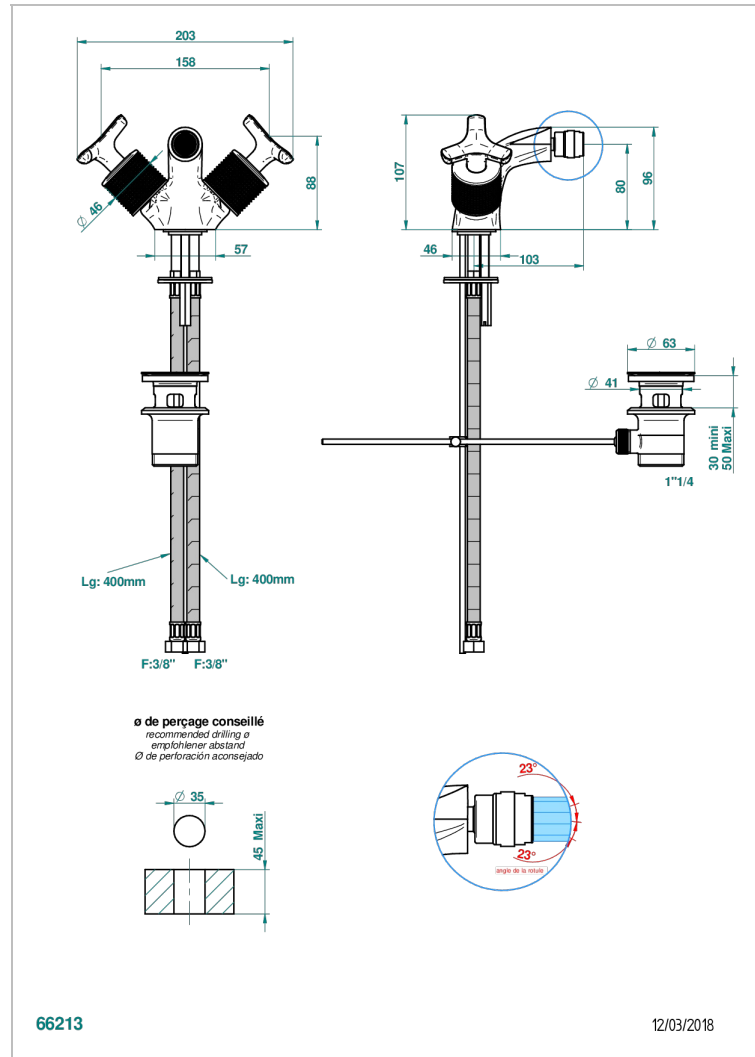

# SYSTEM DIAMOND METAL

G9C-3202

1-hole bidet mixer with swivel jet handshower with waste

## CHARACTERISTIC

- ACS : 17ACCLY613
- NF : NF EN 200 - IA - Chrome