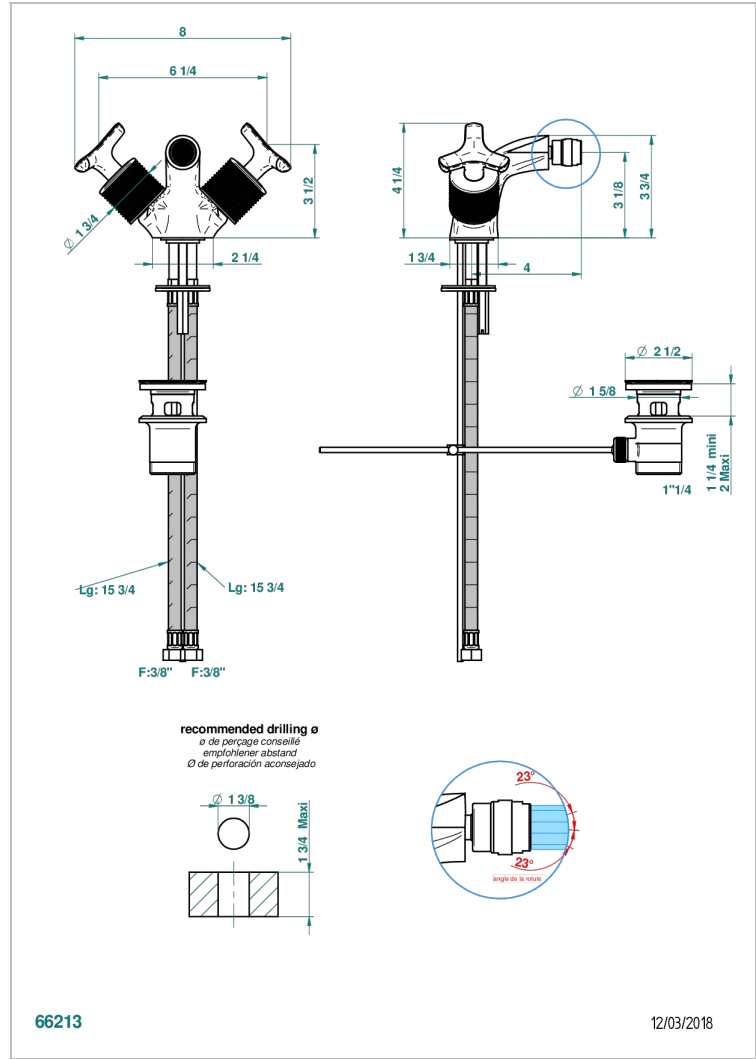

SYSTEM DIAMOND METAL

G9C-3202

1-hole bidet mixer with swivel jet handshower with waste

CHARACTERISTIC

- ACS : 17ACCLY613
- NF : NF EN 200 - IA - Chrome

STANDARDS

AVAILABLE FINITIONS

Antique nickel - H28
Black ceram - D30
Blush PVD - H62
Brass color PVD - H49
Brown bronze color PVD - F33
Gold color PVD - H52