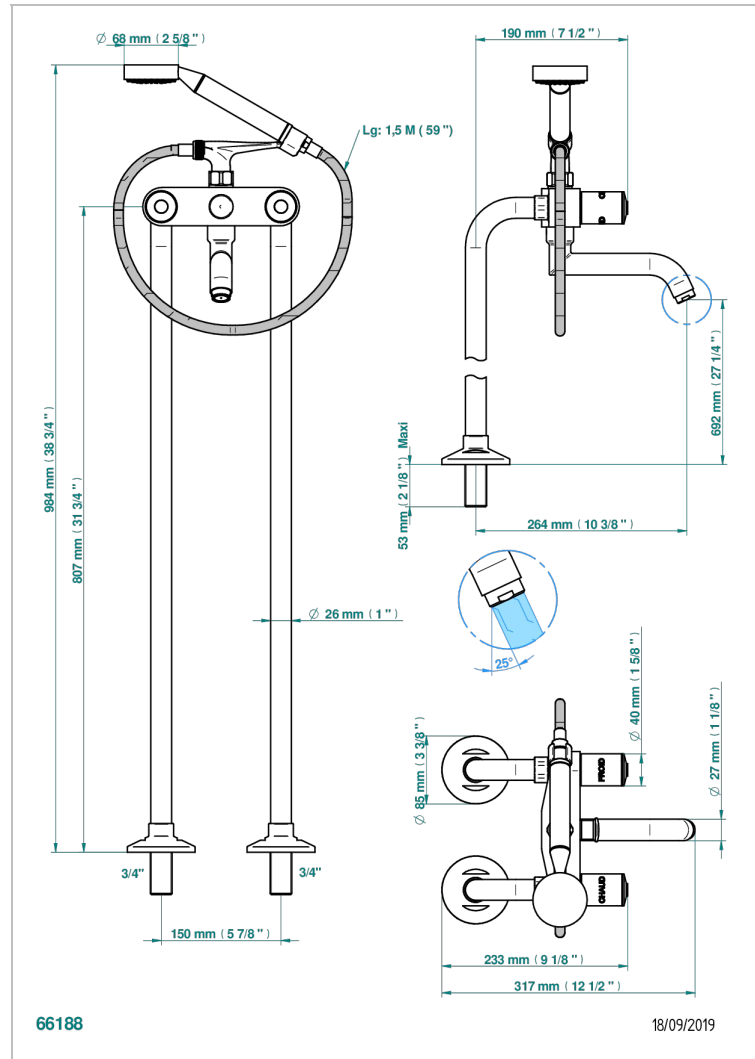

FAUBOURG WHITE PORCELAIN

G2K-13CS

Bath shower tub filler with floor risers

CHARACTERISTIC

- ACS : 21ACCLY034

STANDARDS

AVAILABLE FINITIONS

Black ceram - D30

Umber PVD - H66