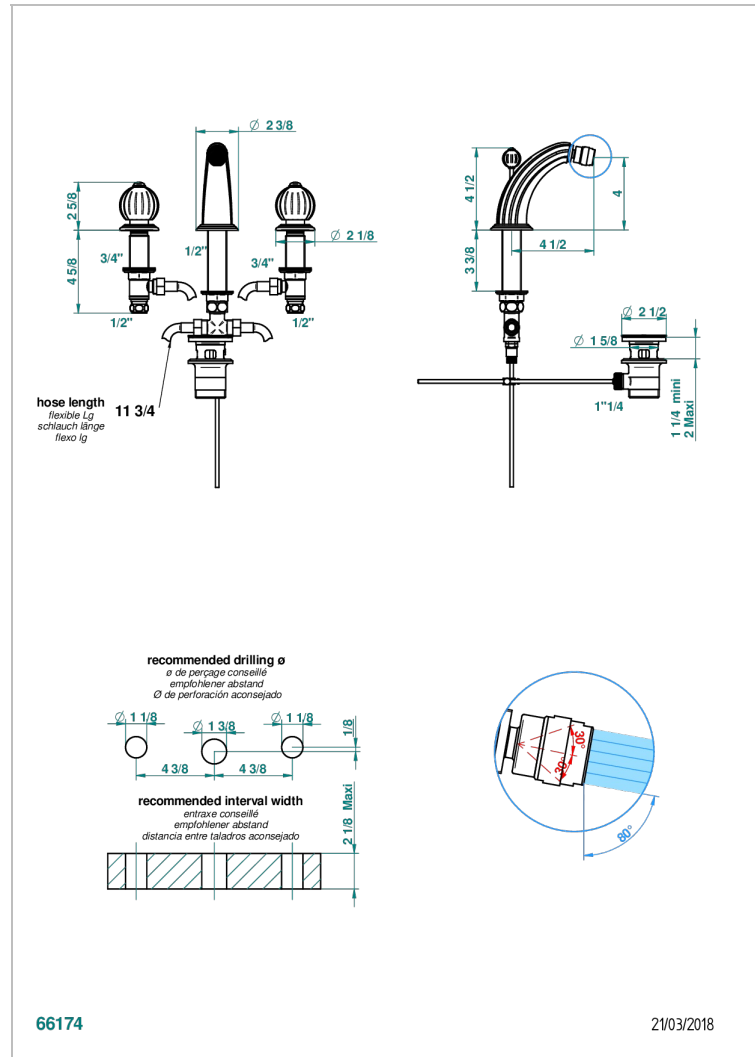

MANDARINE METAL

U1A-209

3 HOLE BIDET MIXER, SWIVEL JET WITH WASTE

CHARACTERISTIC

- Mandarin Metal
- 3 HOLE BIDET MIXER, SWIVEL JET WITH WASTE

AVAILABLE FINITIONS

Antique nickel - H28
Black ceram - D30
Blush PVD - H62
Brass color PVD - H49
Brown bronze color PVD - F33
Gold color PVD - H52

Nickel color PVD - H55
Polished chrome (color finish) - A02
Polished chrome / Polished gold (color finish) - G02
Polished gold (color finish) - F01
Polished nickel - B01
Soft gold - F30

Soft matt gold - F31
Umber PVD - H66
Varnished matt antique red copper (color finish) - H07