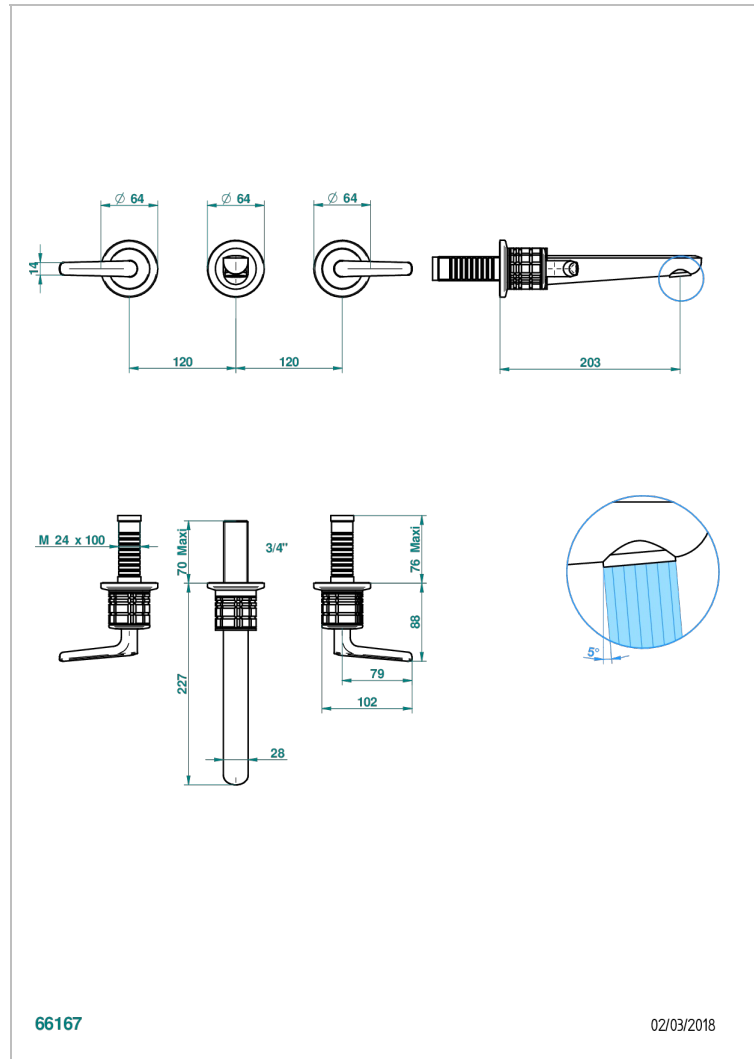

SYSTEM CRYSTAL WITH LEVER HANDLES

G9K-41GB

Trim for wall mounted 3-hole bath set only

THG[®]
PARIS

CHARACTERISTIC

- System Crystal with lever handles
- Trim for wall mounted 3-hole bath set only

RELATED SKU'S

- Ref. G00-40AM/US Rough parts for wall set (one counter clockwise and one clockwise cartridges)

AVAILABLE FINITIONS

Black ceram - D30
Blush PVD - H62
Brass color PVD - H49
Brown bronze color PVD - F33
Chrome polished - A02
Copper antique matt, coated - H07