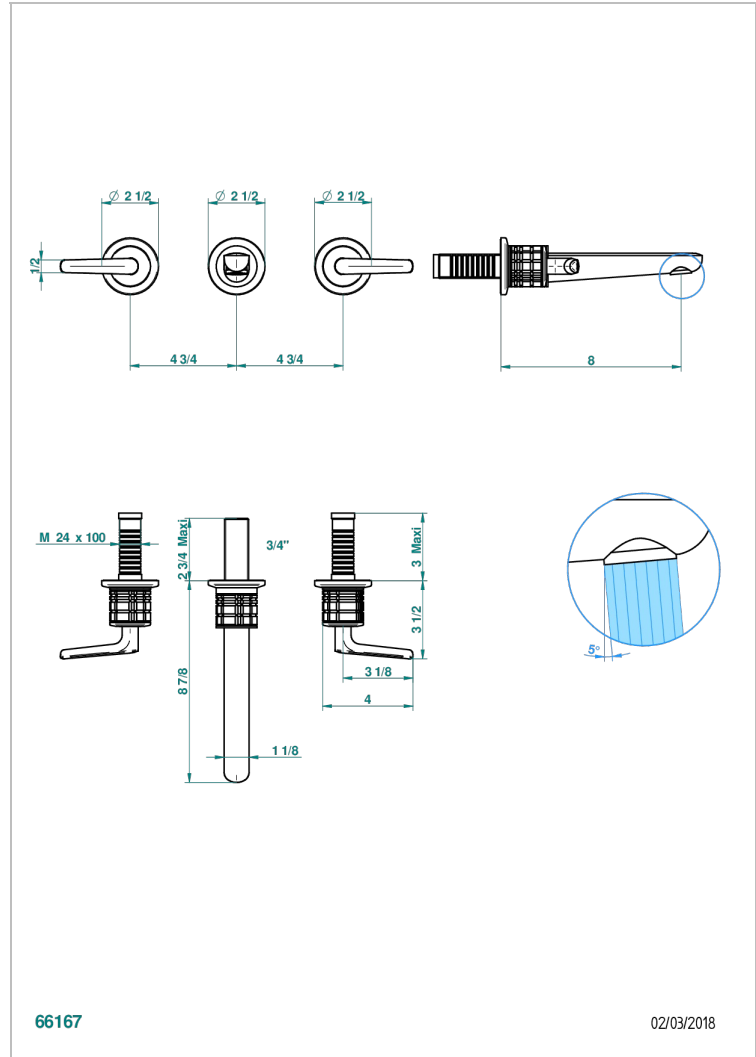

# SYSTEM CRYSTAL WITH LEVER HANDLES

G9K-41GB

Trim for wall mounted 3-hole bath set only

THG<sup>®</sup>  
PARIS

## CHARACTERISTIC

- System Crystal with lever handles
- Trim for wall mounted 3-hole bath set only

## RELATED SKU'S

- Ref. G00-40AM/US Rough parts for wall set (one counter clockwise and one clockwise cartridges)