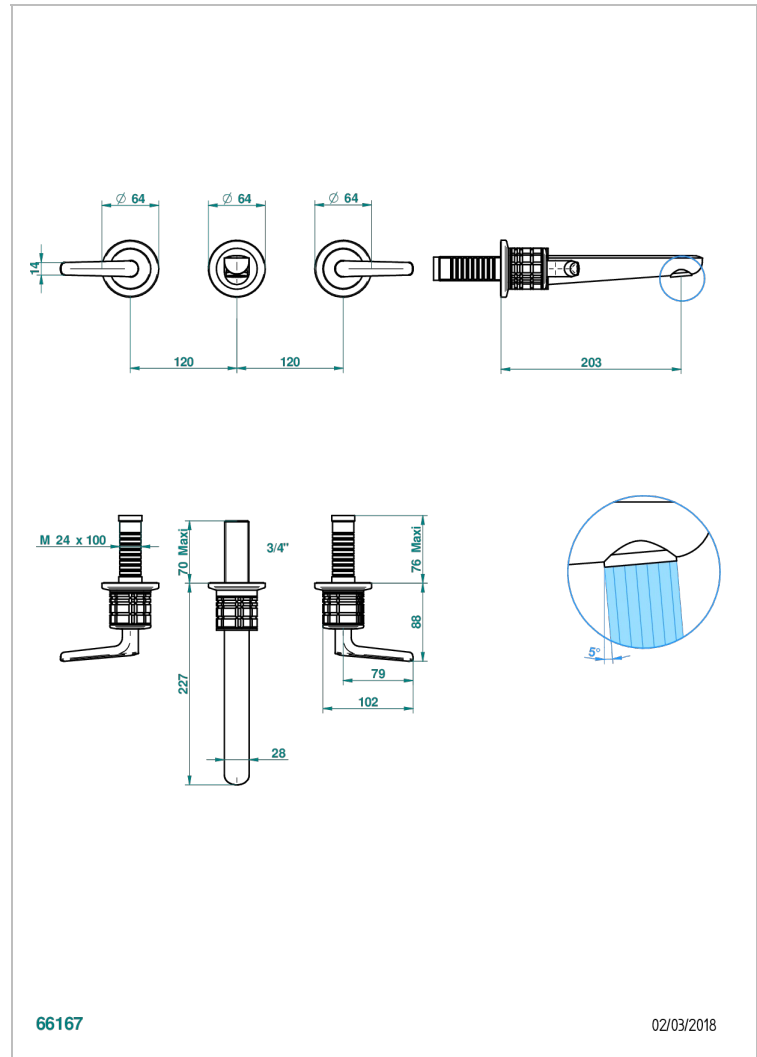

# SYSTEM CRYSTAL WITH LEVER

G9K-41GB

Trim only for wall mounted 3-hole bath mixer

THG<sup>®</sup>  
PARIS

## CARACTERÍSTICAS

- System Crystal with lever
- Trim only for wall mounted 3-hole bath mixer

## PRODUCTOS RELACIONADOS

- Ref. G00-40AC Rough parts for wall mounted 3 hole mixer, cross handle version
- Ref. G00-40AM Rough parts for wall mounted 3 hole mixer, lever handle version