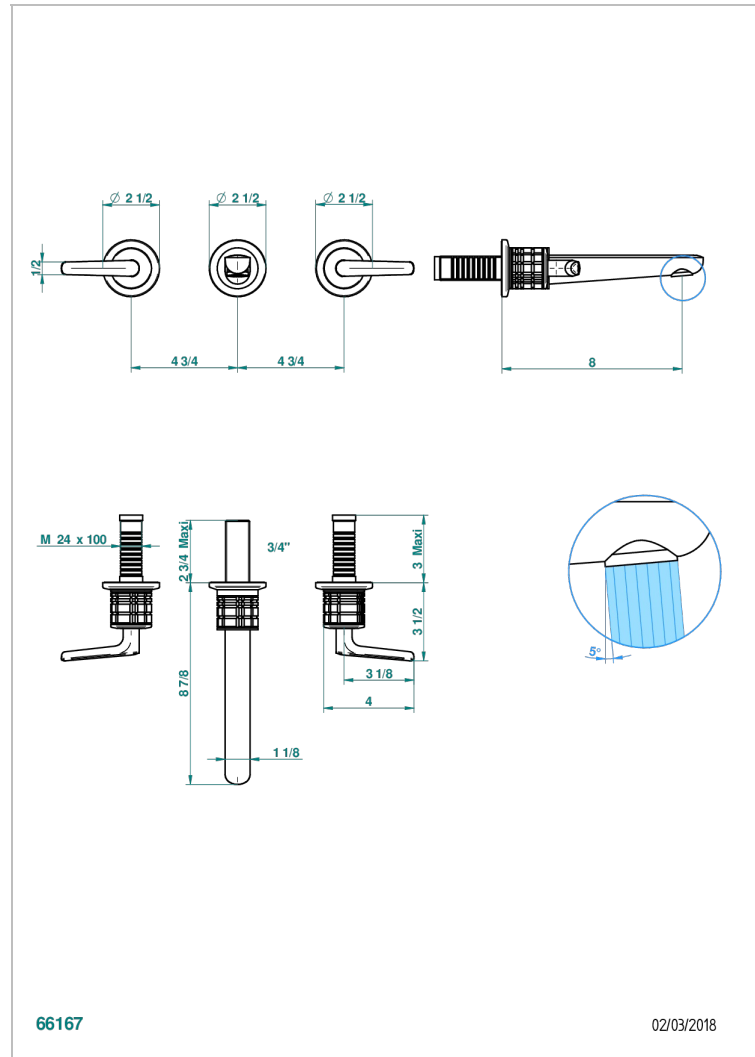

SYSTEM CRYSTAL WITH LEVER

G9K-41GB

Trim only for wall mounted 3-hole bath mixer

THG[®]
PARIS

CARACTERÍSTICAS

- System Crystal with lever
- Trim only for wall mounted 3-hole bath mixer

PRODUCTOS RELACIONADOS

- Ref. G00-40AC Rough parts for wall mounted 3 hole mixer, cross handle version
- Ref. G00-40AM Rough parts for wall mounted 3 hole mixer, lever handle version

ACABADOS DISPONIBLES

Bronce claro - D01
Cerámica negra mate - D30
Cobre viejo mate - H07
Cromo - A02
Cromo mate - C02
Dorado - F01