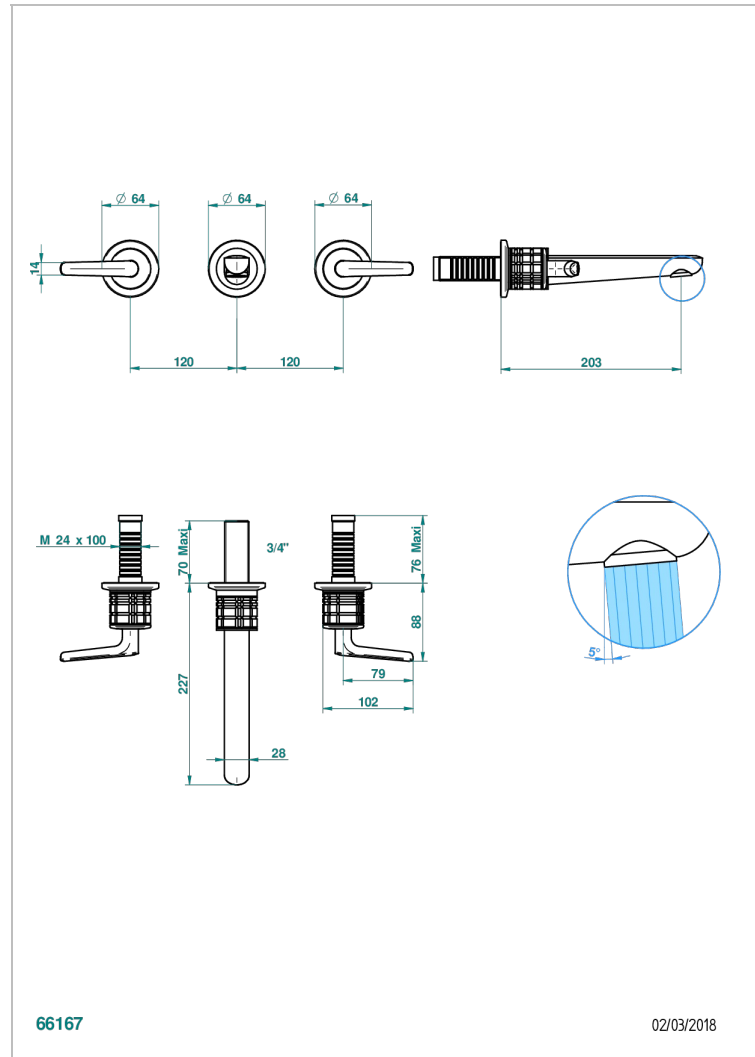

# SYSTEM CRYSTAL WITH LEVER

G9K-41GB

Trim only for wall mounted 3-hole bath mixer

THG<sup>®</sup>  
PARIS

## CHARACTERISTIC

- System Crystal with lever
- Trim only for wall mounted 3-hole bath mixer

## RELATED SKU'S

- Ref. G00-40AC Rough parts for wall mounted 3 hole mixer, cross handle version
- Ref. G00-40AM Rough parts for wall mounted 3 hole mixer, lever handle version