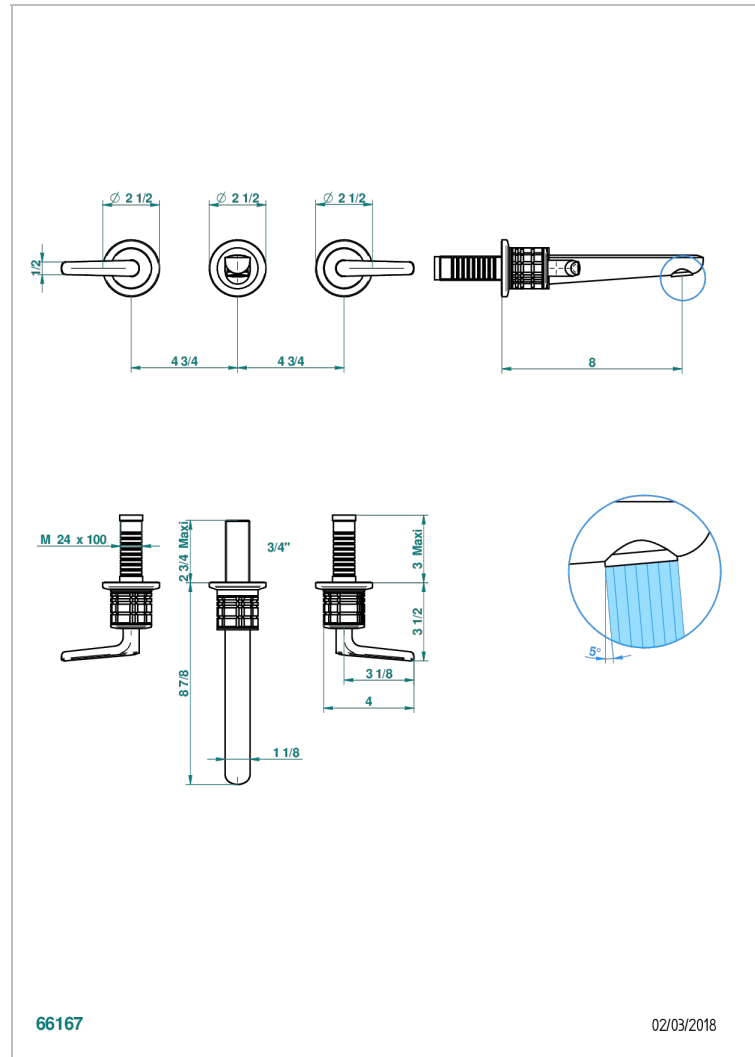

SYSTEM CRYSTAL WITH LEVER

G9K-41GB

Trim only for wall mounted 3-hole bath mixer

THG[®]
PARIS

66167

02/03/2018

CHARACTERISTIC

- System Crystal with lever
- Trim only for wall mounted 3-hole bath mixer

RELATED SKU'S

- Ref. G00-40AC Rough parts for wall mounted 3 hole mixer, cross handle version
- Ref. G00-40AM Rough parts for wall mounted 3 hole mixer, lever handle version

AVAILABLE FINITIONS

Antique nickel - H28
Black ceram - D30
Blush PVD - H62
Brass color PVD - H49
Brown bronze color PVD - F33
Gold color PVD - H52