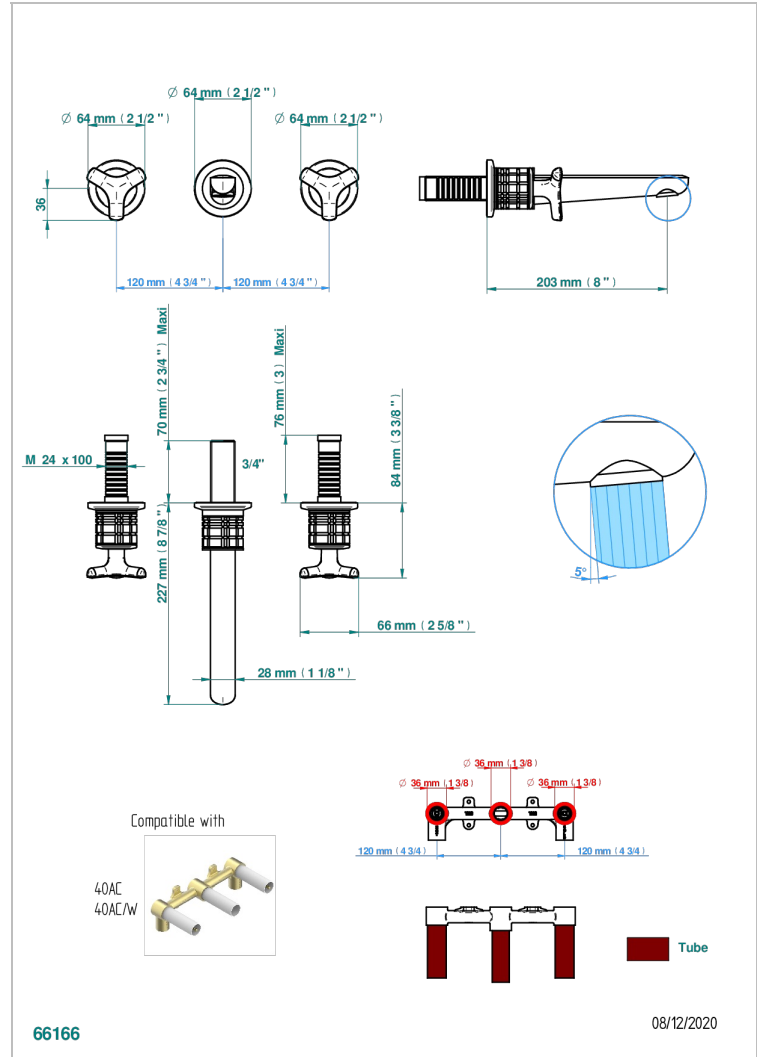

SYSTEM CRYSTAL

G9J-41GB

Trim for wall mounted 3-hole bath set only

66166

08/12/2020

CHARACTERISTIC

- System Crystal
- Trim for wall mounted 3-hole bath set only

RELATED SKU'S

- Ref. G00-40AM/US Rough parts for wall set (one counter clockwise and one clockwise cartridges)

AVAILABLE FINITIONS

Black ceram - D30
Blush PVD - H62
Brass color PVD - H49
Brown bronze color PVD - F33
Chrome polished - A02
Copper antique matt, coated - H07