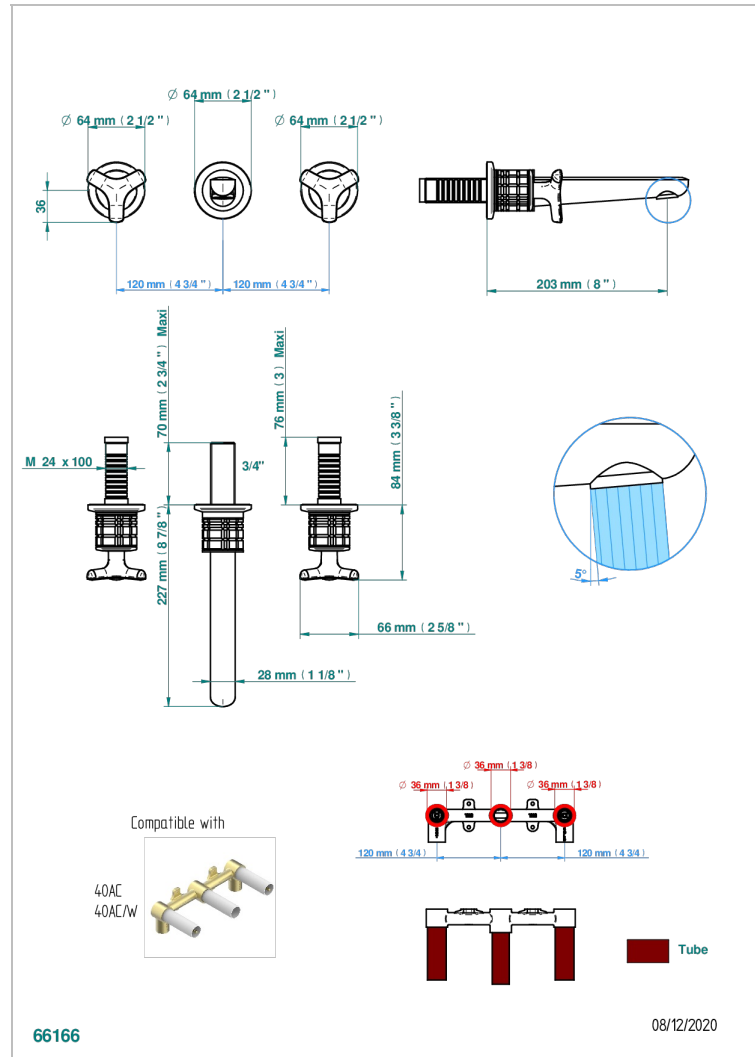

# SYSTEM CRYSTAL

G9J-41GB

Trim only for wall mounted 3-hole bath mixer

## CHARACTERISTIC

- System Crystal
- Trim only for wall mounted 3-hole bath mixer

## RELATED SKU'S

- Ref. G00-40AC Rough parts for wall mounted 3 hole mixer, cross handle version
- Ref. G00-40AM Rough parts for wall mounted 3 hole mixer, lever handle version