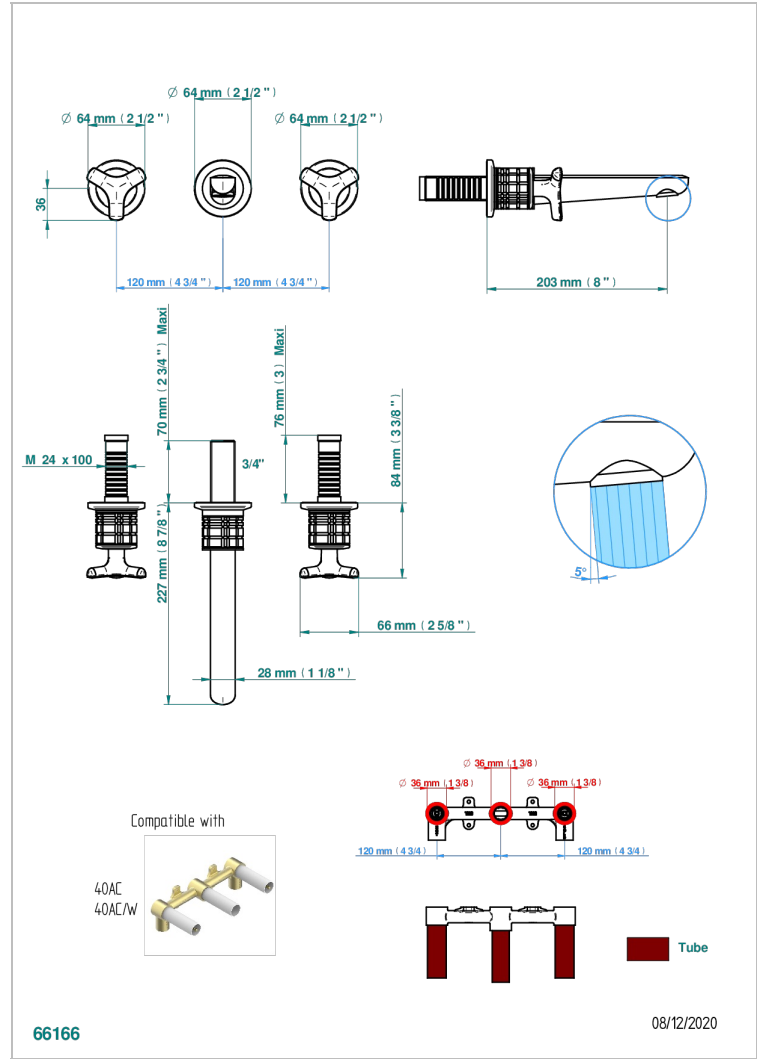

SYSTEM CRYSTAL

G9J-41GB

Trim only for wall mounted 3-hole bath mixer

CHARACTERISTIC

- System Crystal
- Trim only for wall mounted 3-hole bath mixer

RELATED SKU'S

- Ref. G00-40AC Rough parts for wall mounted 3 hole mixer, cross handle version
- Ref. G00-40AM Rough parts for wall mounted 3 hole mixer, lever handle version

AVAILABLE FINITIONS

Antique nickel - H28
Black ceram - D30
Blush PVD - H62
Brass color PVD - H49
Brown bronze color PVD - F33
Gold color PVD - H52

Graphite PVD - H64
Lacquered antique silver (coated) - H03
Lacquered light bronze - D01
Matt Umber PVD - H67
Matt blush PVD - H60
Matt brass color PVD - H50