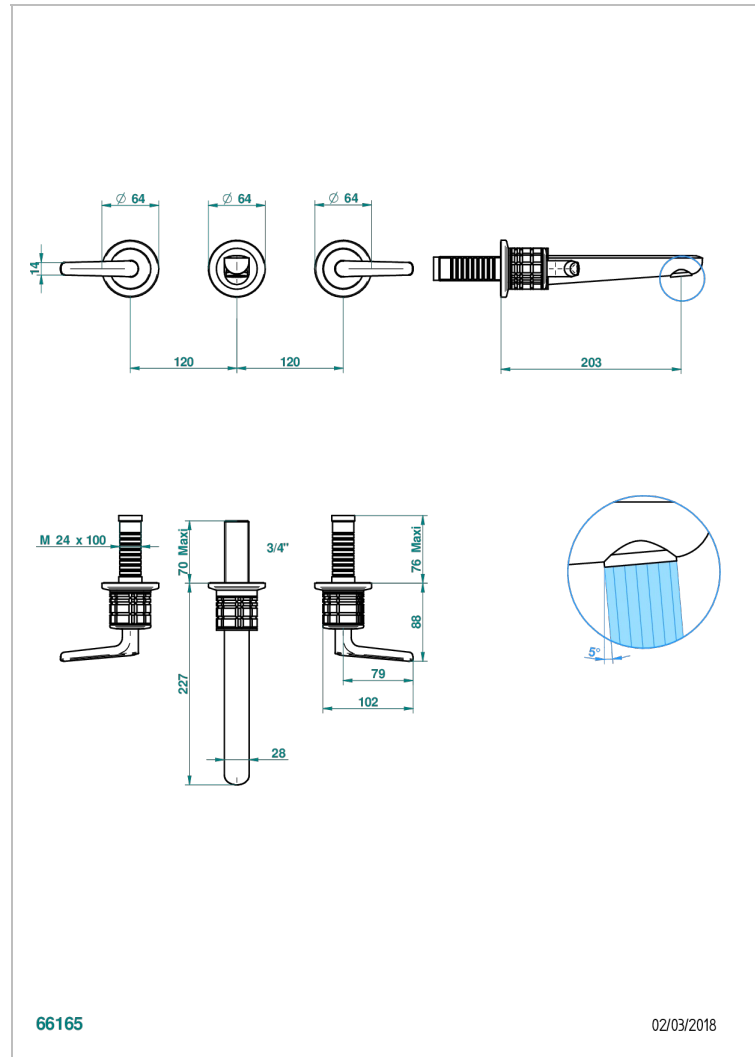

# SYSTEM HOWLITE WITH LEVER

G9H-41GB

Trim only for wall mounted 3-hole bath mixer

THG<sup>®</sup>  
PARIS

## CARACTERÍSTICAS

- System Howlite with lever
- Trim only for wall mounted 3-hole bath mixer

## PRODUCTOS RELACIONADOS

- Ref. G00-40AM/US Partie à encastrier pour mélangeur mural - version manettes- standard américain