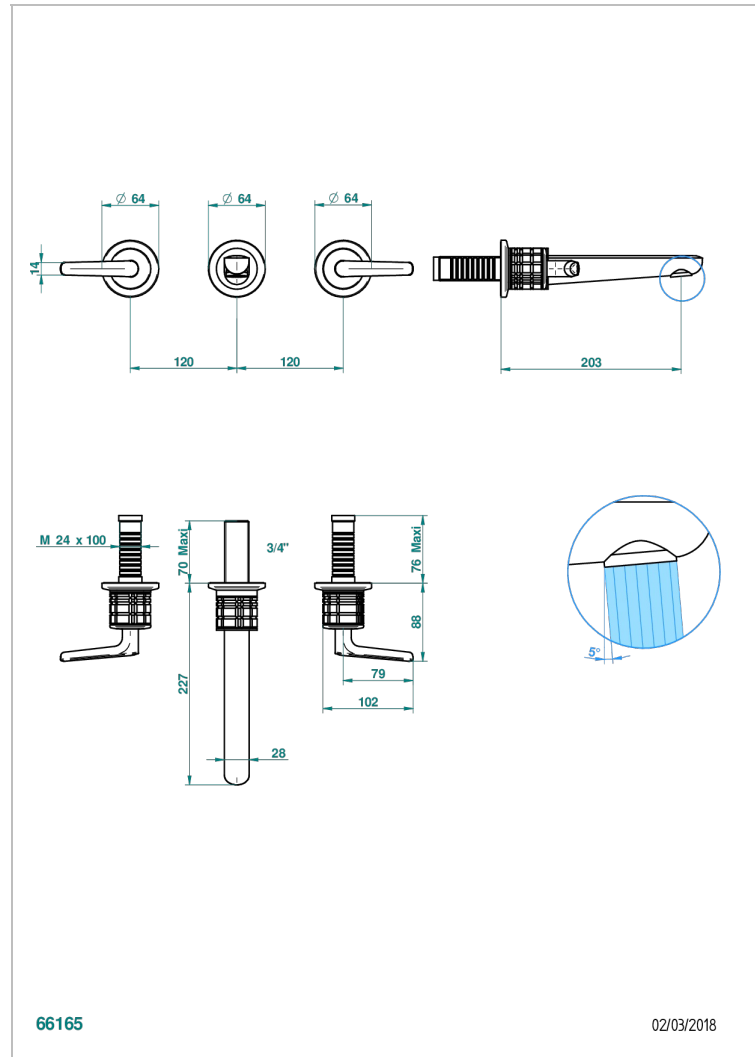

# SYSTEM HOWLITE WITH LEVER

G9H-41GB

Trim only for wall mounted 3-hole bath mixer

THG<sup>®</sup>  
PARIS

## CHARACTERISTIC

- System Howlite with lever
- Trim only for wall mounted 3-hole bath mixer

## RELATED SKU'S

- Ref. G00-40AC Rough parts for wall mounted 3 hole mixer, cross handle version
- Ref. G00-40AM Rough parts for wall mounted 3 hole mixer, lever handle version