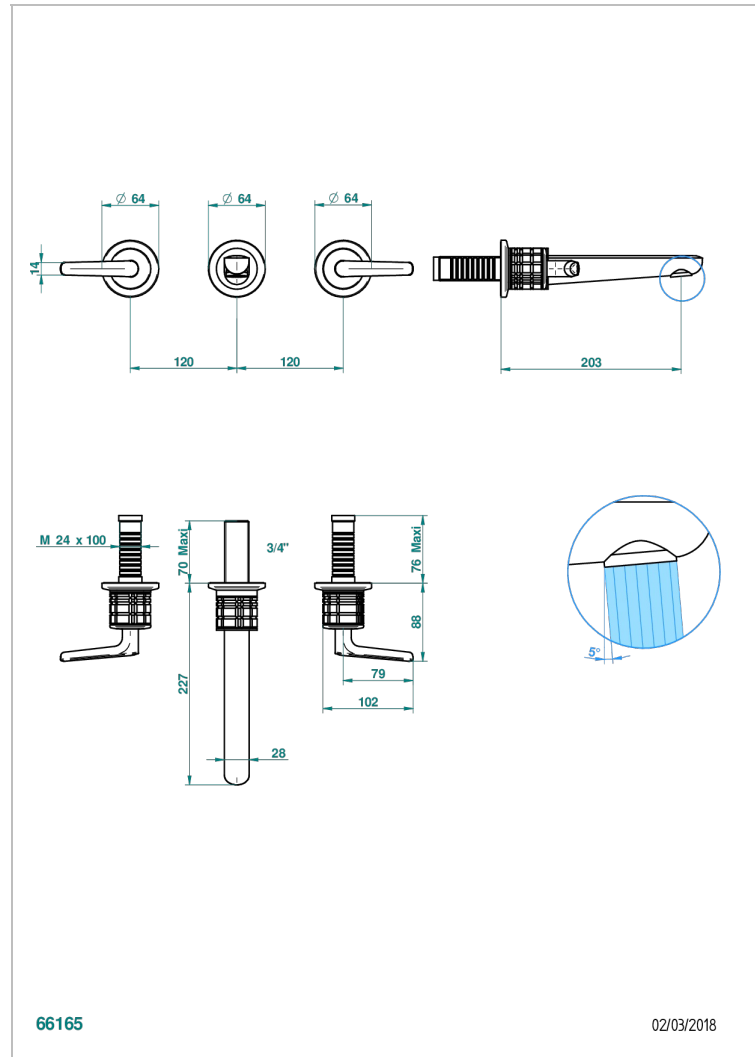

SYSTEM HOWLITE WITH LEVER

G9H-41GB

Trim only for wall mounted 3-hole bath mixer

THG[®]
PARIS

66165

02/03/2018

CHARACTERISTIC

- System Howlite with lever
- Trim only for wall mounted 3-hole bath mixer

RELATED SKU'S

- Ref. G00-40AC Rough parts for wall mounted 3 hole mixer, cross handle version
- Ref. G00-40AM Rough parts for wall mounted 3 hole mixer, lever handle version

AVAILABLE FINITIONS

Antique nickel - H28
Black ceram - D30
Blush PVD - H62
Brass color PVD - H49
Brown bronze color PVD - F33
Gold color PVD - H52

Nickel color PVD - H55
Polished chrome (color finish) - A02
Polished gold (color finish) - F01
Polished nickel - B01
Soft gold - F30
Soft matt gold - F31

Umber PVD - H66
Varnished matt antique red copper
(color finish) - H07