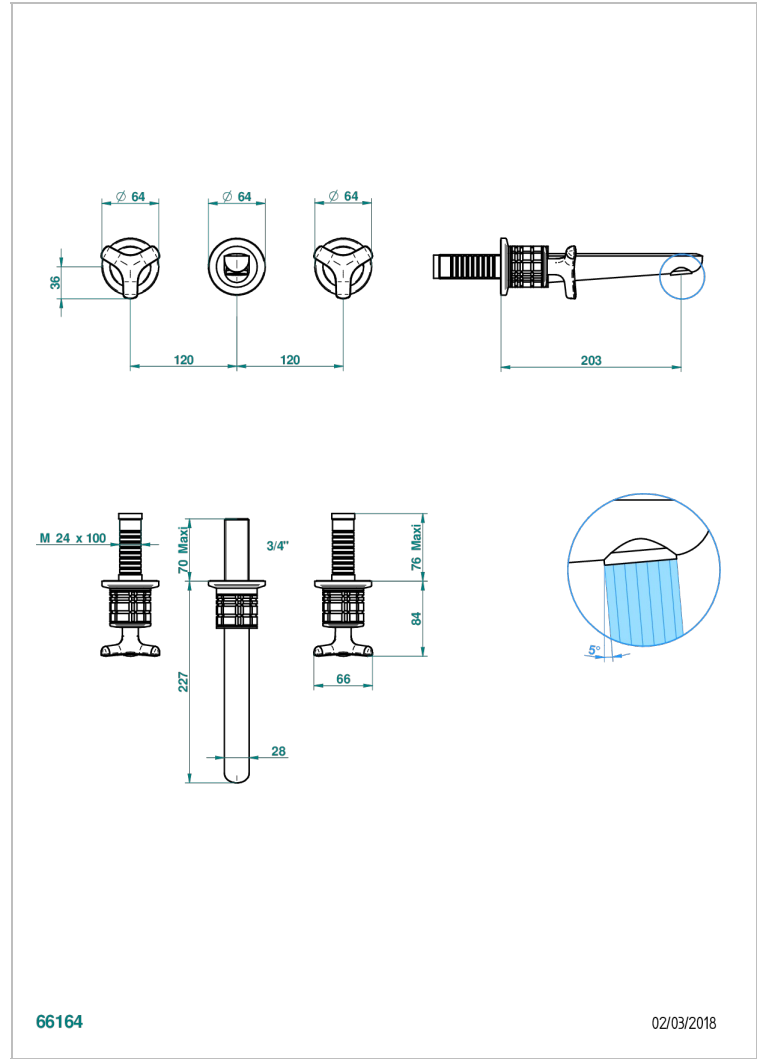

# SYSTEM HOWLITE

G9G-41GB

Trim for wall mounted 3-hole bath set only

THG<sup>®</sup>  
PARIS

## CHARACTERISTIC

- System Howlite
- Trim for wall mounted 3-hole bath set only

## RELATED SKU'S

- Ref. G00-40AM/US Rough parts for wall set (one counter clockwise and one clockwise cartridges)