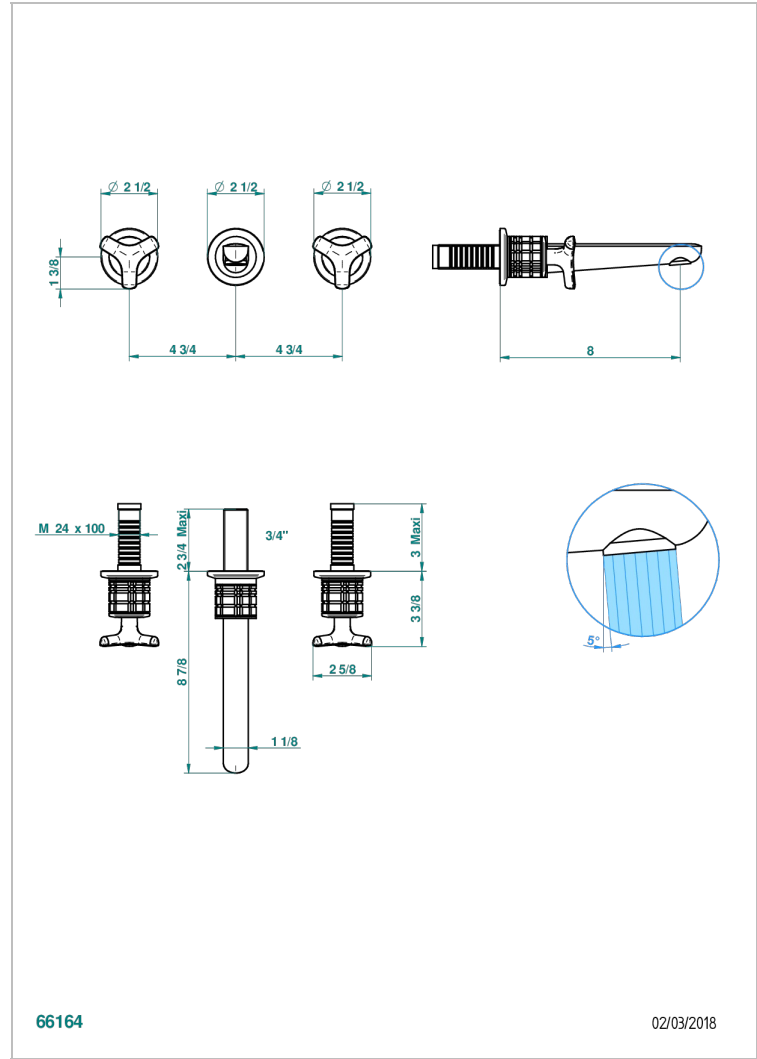

SYSTEM HOWLITE

G9G-41GB

Trim for wall mounted 3-hole bath set only

CHARACTERISTIC

- System Howlite
- Trim for wall mounted 3-hole bath set only

RELATED SKU'S

- Ref. G00-40AM/US Rough parts for wall set (one counter clockwise and one clockwise cartridges)