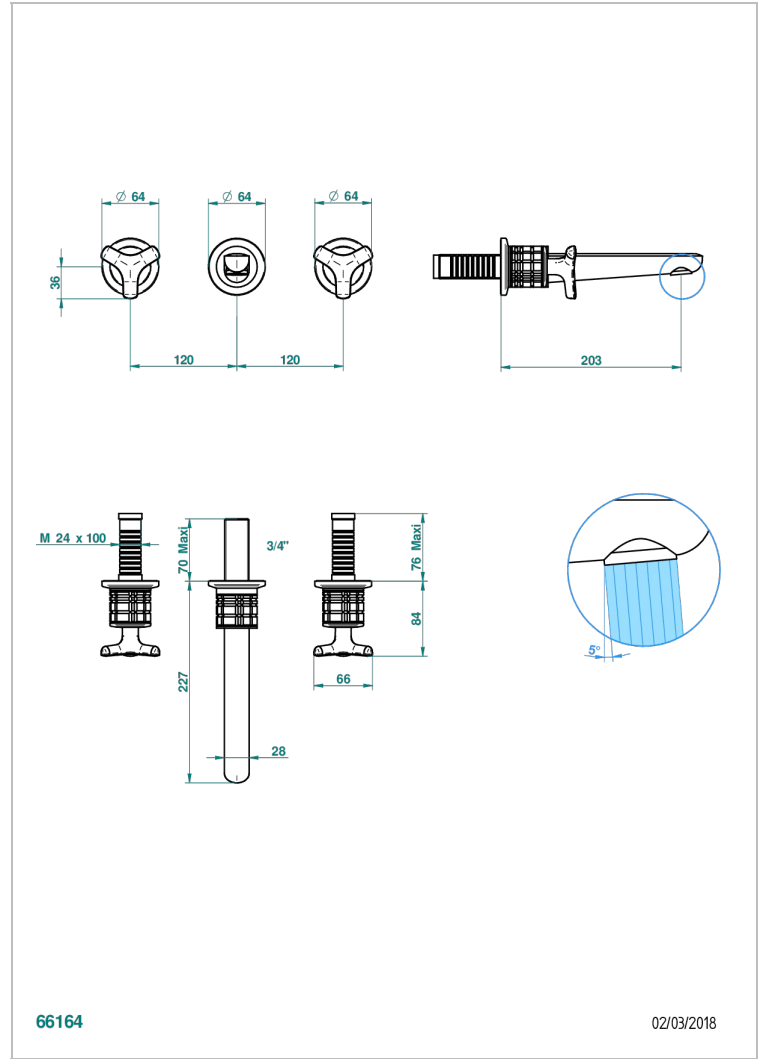

# SYSTEM HOWLITE

G9G-41GB

Trim only for wall mounted 3-hole bath mixer

THG<sup>®</sup>  
PARIS

## CARACTERÍSTICAS

- System Howlite
- Trim only for wall mounted 3-hole bath mixer

## PRODUCTOS RELACIONADOS

- Ref. G00-40AC Rough parts for wall mounted 3 hole mixer, cross handle version
- Ref. G00-40AM Rough parts for wall mounted 3 hole mixer, lever handle version