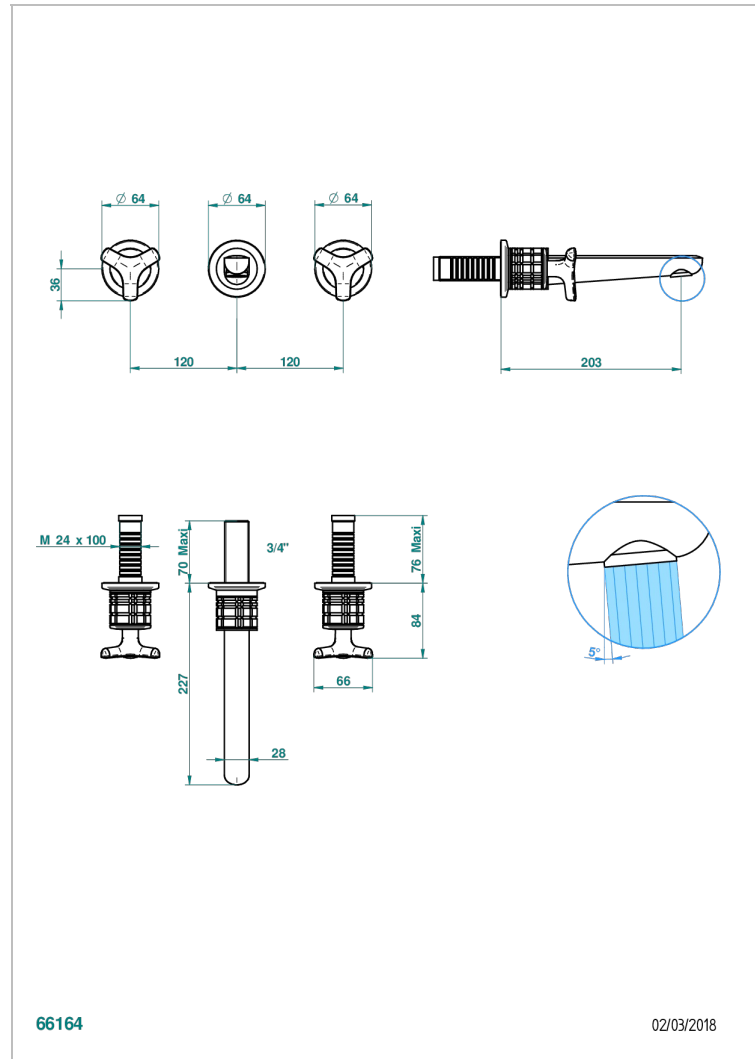

SYSTEM HOWLITE

G9G-41GB

Trim only for wall mounted 3-hole bath mixer

THG[®]
PARIS

CHARACTERISTIC

- System Howlite
- Trim only for wall mounted 3-hole bath mixer

RELATED SKU'S

- Ref. G00-40AC Rough parts for wall mounted 3 hole mixer, cross handle version
- Ref. G00-40AM Rough parts for wall mounted 3 hole mixer, lever handle version

Umber PVD - H66
Varnished matt antique red copper
(color finish) - H07