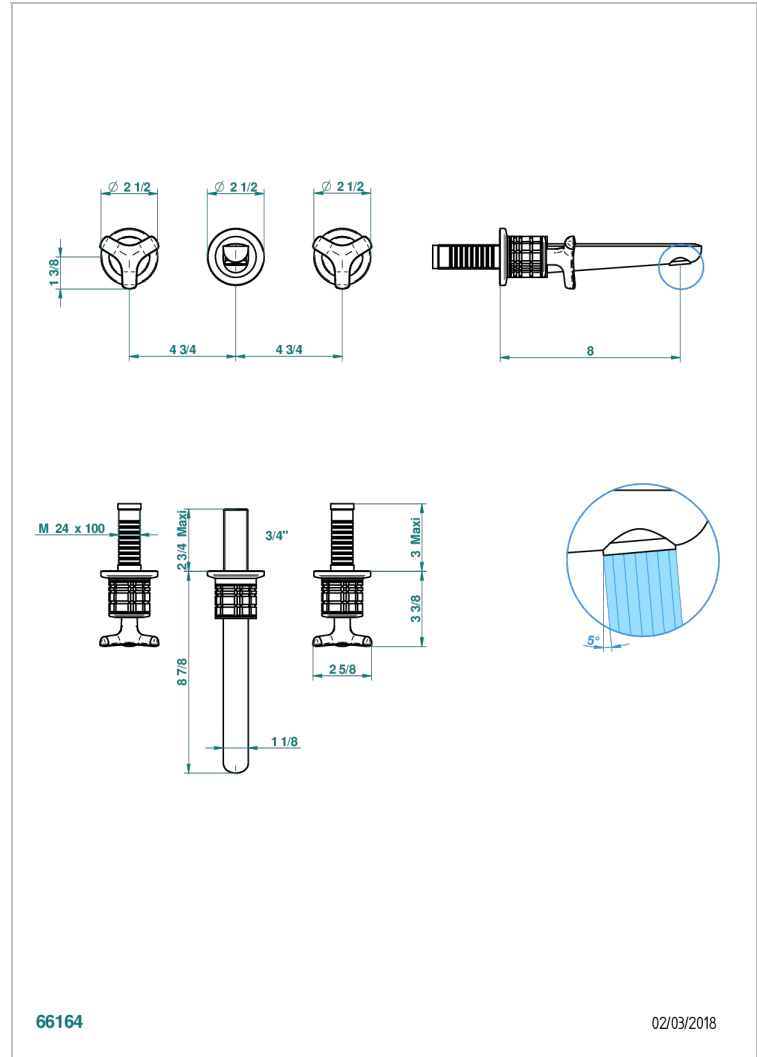

# SYSTEM HOWLITE

G9G-41GB

Trim only for wall mounted 3-hole bath mixer

THG<sup>®</sup>  
PARIS

66164

02/03/2018

## CARACTERÍSTICAS

- System Howlite
- Trim only for wall mounted 3-hole bath mixer

## PRODUCTOS RELACIONADOS

- Ref. G00-40AC Rough parts for wall mounted 3 hole mixer, cross handle version
- Ref. G00-40AM Rough parts for wall mounted 3 hole mixer, lever handle version