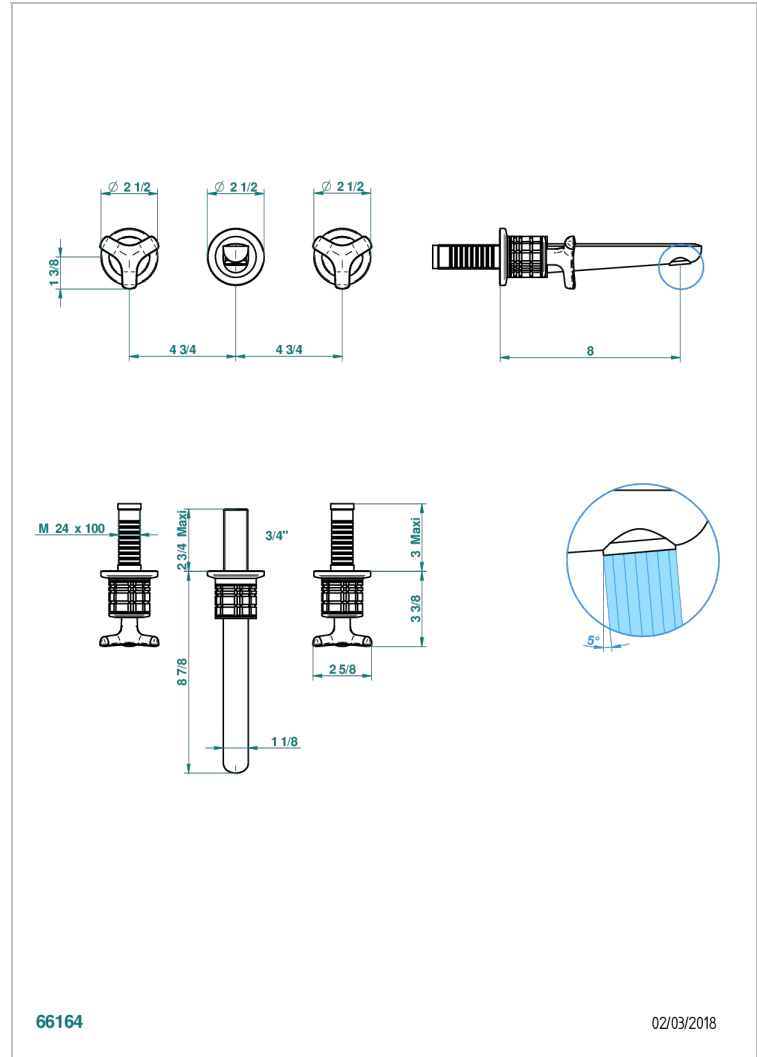

SYSTEM HOWLITE

G9G-41GB

Trim only for wall mounted 3-hole bath mixer

66164

02/03/2018

CHARACTERISTIC

- System Howlite
- Trim only for wall mounted 3-hole bath mixer

RELATED SKU'S

- Ref. G00-40AC Rough parts for wall mounted 3 hole mixer, cross handle version
- Ref. G00-40AM Rough parts for wall mounted 3 hole mixer, lever handle version

AVAILABLE FINITIONS

Antique nickel - H28
Black ceram - D30
Blush PVD - H62
Brass color PVD - H49
Brown bronze color PVD - F33
Gold color PVD - H52