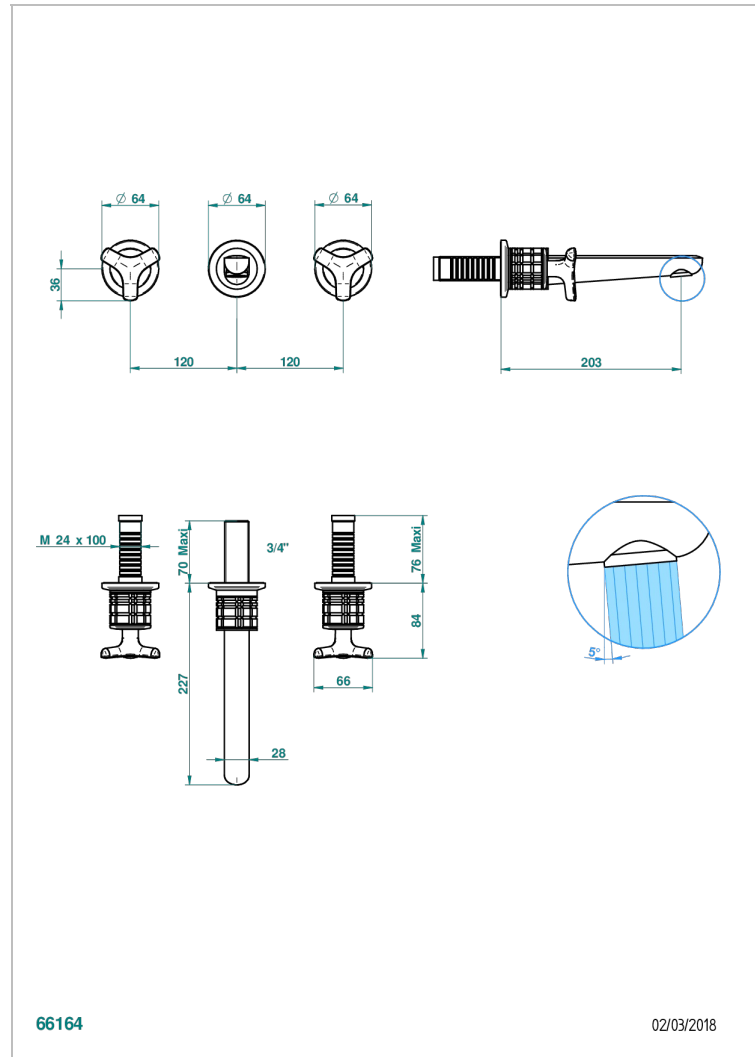

# SYSTEM HOWLITE

G9G-41GB

Trim only for wall mounted 3-hole bath mixer

THG<sup>®</sup>  
PARIS

66164

02/03/2018

## CHARACTERISTIC

- System Howlite
- Trim only for wall mounted 3-hole bath mixer

## RELATED SKU'S

- Ref. G00-40AC Rough parts for wall mounted 3 hole mixer, cross handle version
- Ref. G00-40AM Rough parts for wall mounted 3 hole mixer, lever handle version