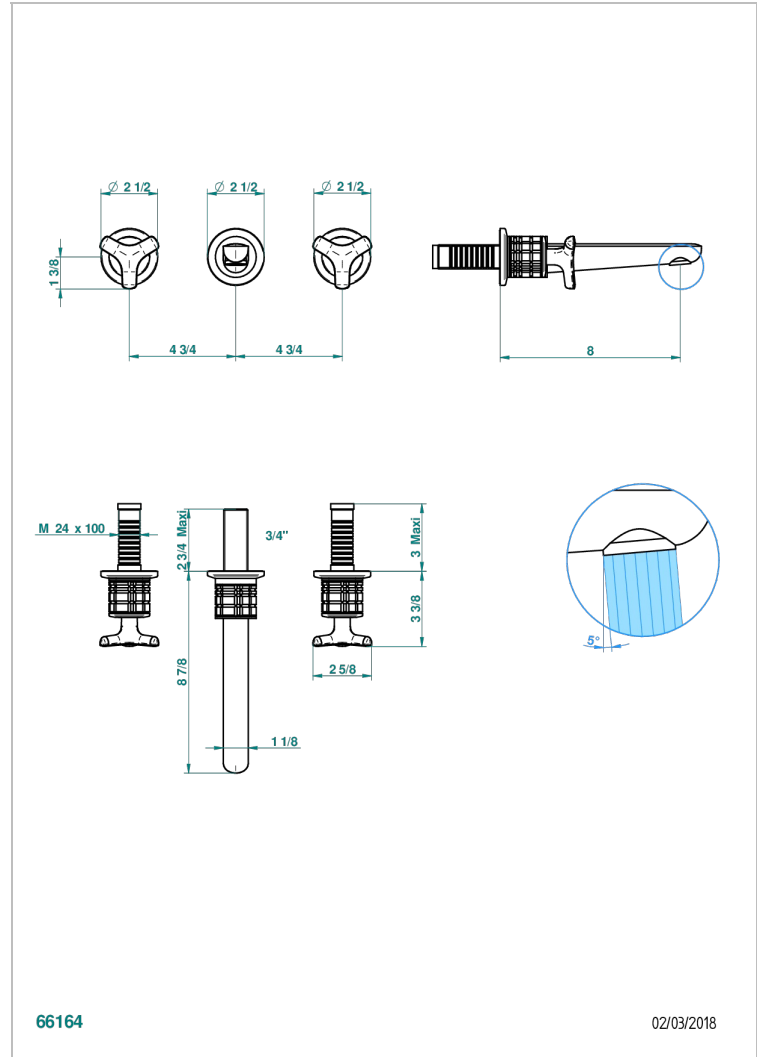

SYSTEM HOWLITE

G9G-41GB

Trim only for wall mounted 3-hole bath mixer

THG[®]
PARIS

CHARACTERISTIC

- System Howlite
- Trim only for wall mounted 3-hole bath mixer

RELATED SKU'S

- Ref. G00-40AC Rough parts for wall mounted 3 hole mixer, cross handle version
- Ref. G00-40AM Rough parts for wall mounted 3 hole mixer, lever handle version