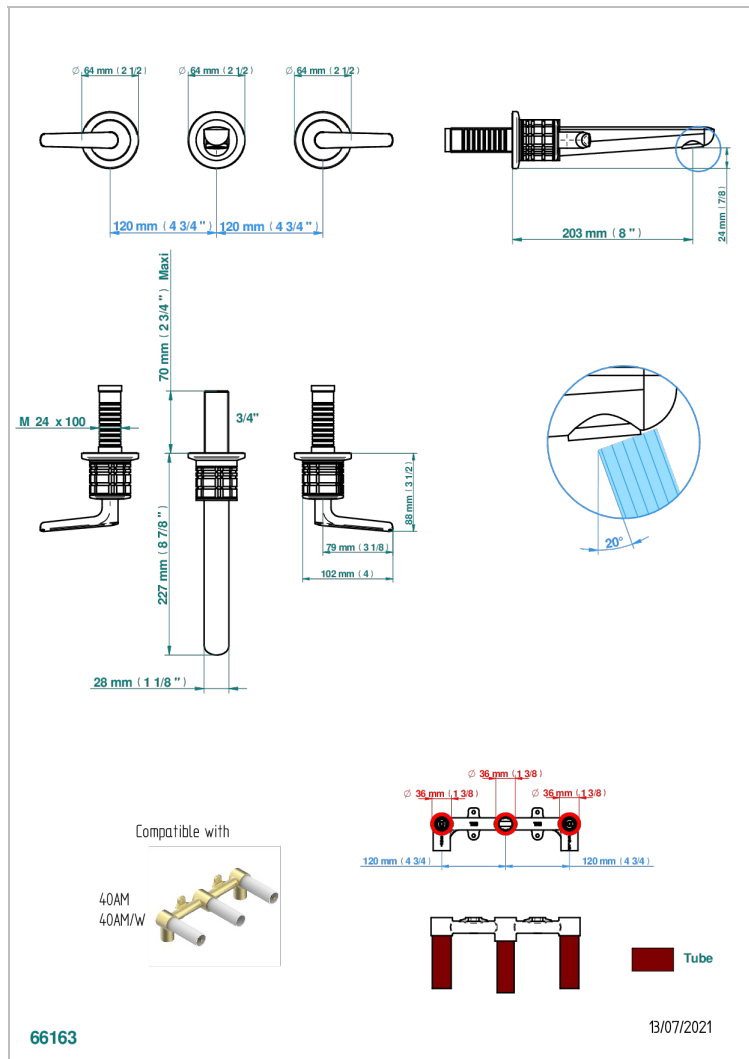

SYSTEM SQUARED METAL WITH LEVER HANDLES

G9F-41GB

Trim for wall mounted 3-hole bath set only

CHARACTERISTIC

- System Squared Metal with lever handles
- Trim for wall mounted 3-hole bath set only

RELATED SKU'S

- Ref. G00-40AM/US Rough parts for wall set (one counter clockwise and one clockwise cartridges)

AVAILABLE FINITIONS

Black ceram - D30
Blush PVD - H62
Brass color PVD - H49
Brown bronze color PVD - F33
Chrome polished - A02
Copper antique matt, coated - H07