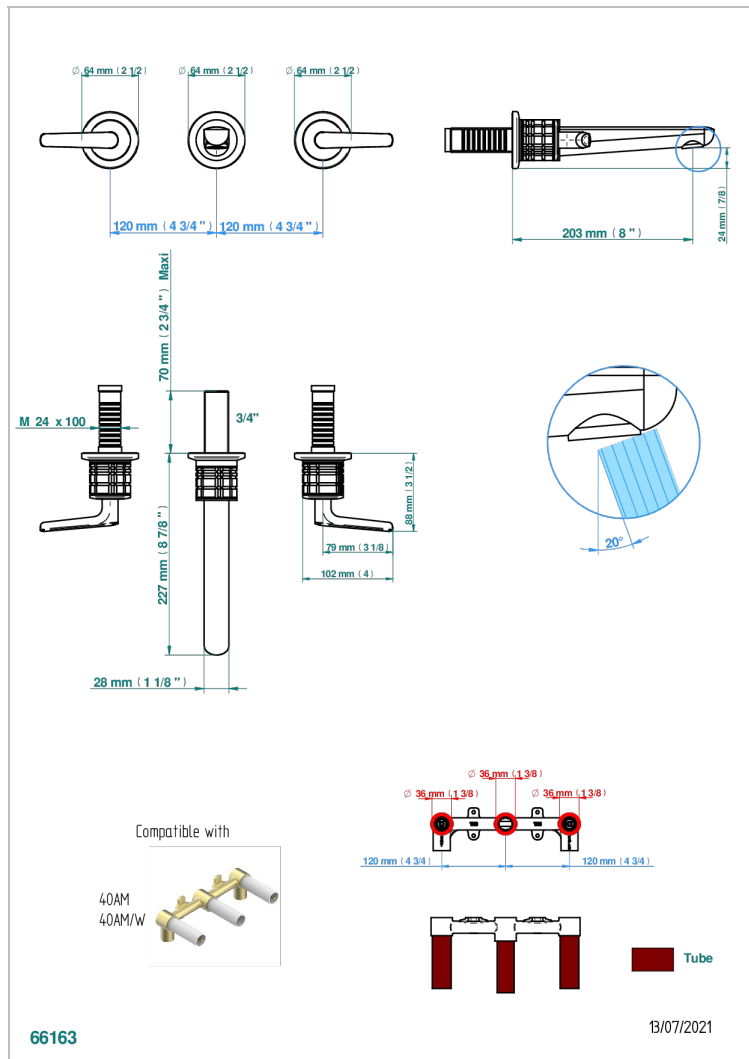

SYSTEM SQUARED METAL WITH LEVER

G9F-41GB

Trim only for wall mounted 3-hole bath mixer

CHARACTERISTIC

- System Squared Metal with lever
- Trim only for wall mounted 3-hole bath mixer

RELATED SKU'S

- Ref. G00-40AC Rough parts for wall mounted 3 hole mixer, cross handle version
- Ref. G00-40AM Rough parts for wall mounted 3 hole mixer, lever handle version