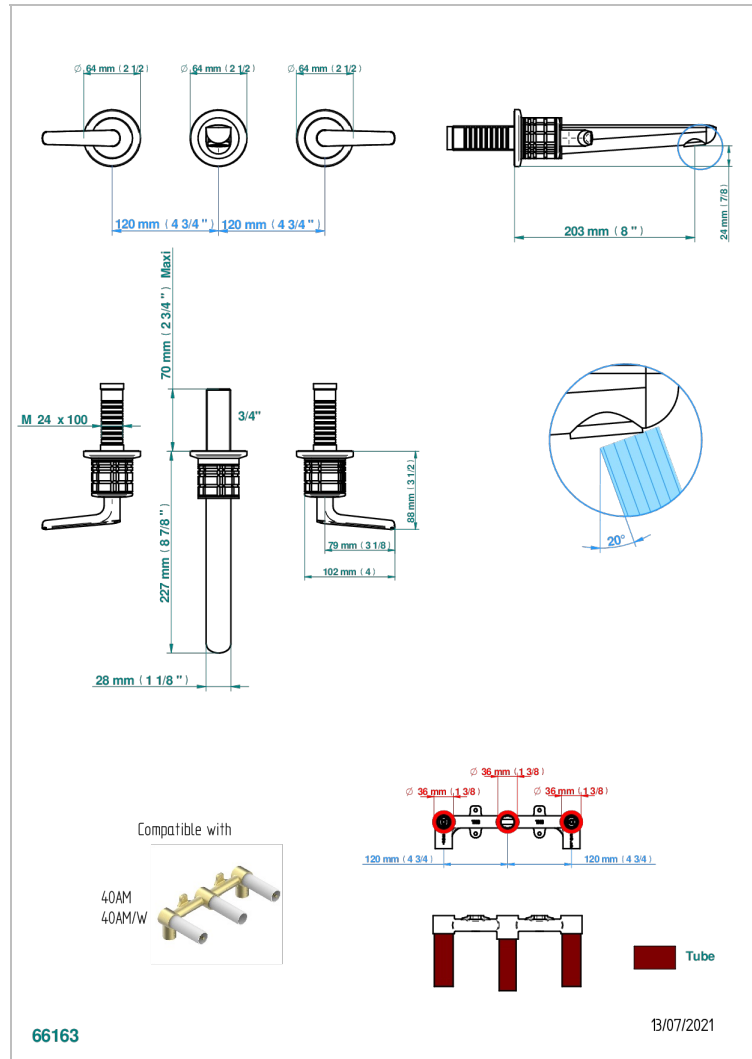

# SYSTEM SQUARED METAL WITH LEVER

G9F-41GB

Trim only for wall mounted 3-hole bath mixer

## EIGENSCHAFTEN

- System Squared Metal with lever
- Trim only for wall mounted 3-hole bath mixer

## ÄHNLICHE PRODUKTE

- Ref. G00-40AC Up-teil für wandarmatur
- Ref. G00-40AM Up-teil für wandarmatur