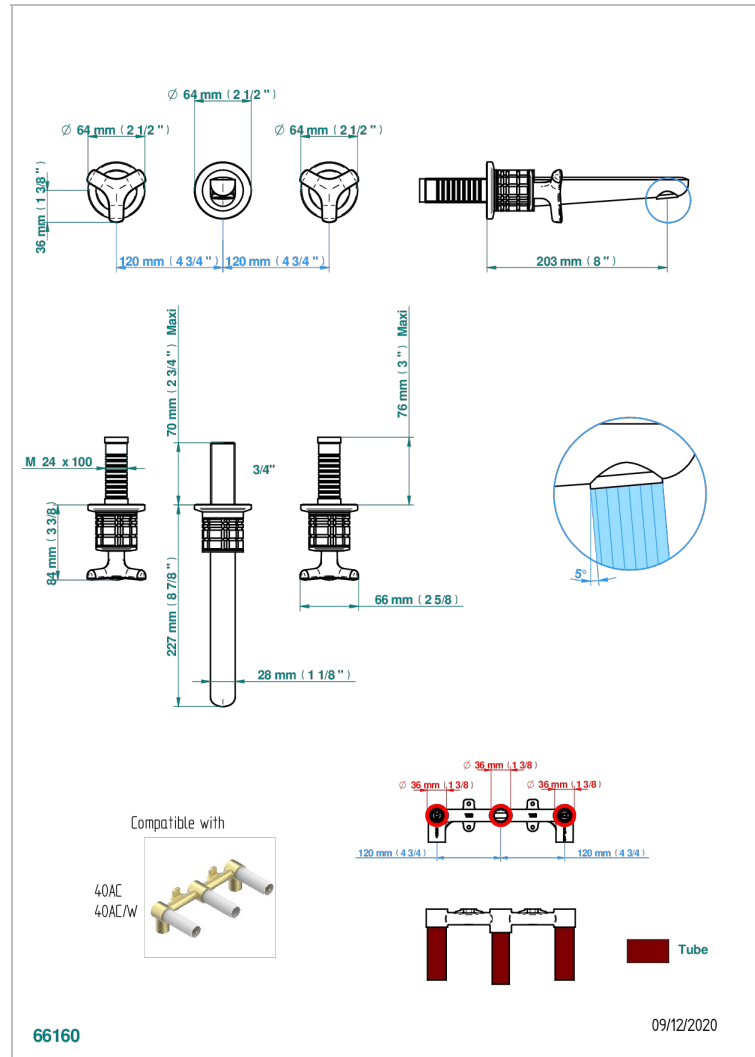

SYSTEM SQUARED METAL

G9E-41GB

Trim only for wall mounted 3-hole bath mixer

CHARACTERISTIC

- System Squared Metal
- Trim only for wall mounted 3-hole bath mixer

RELATED SKU'S

- Ref. G00-40AC Rough parts for wall mounted 3 hole mixer, cross handle version
- Ref. G00-40AM Rough parts for wall mounted 3 hole mixer, lever handle version