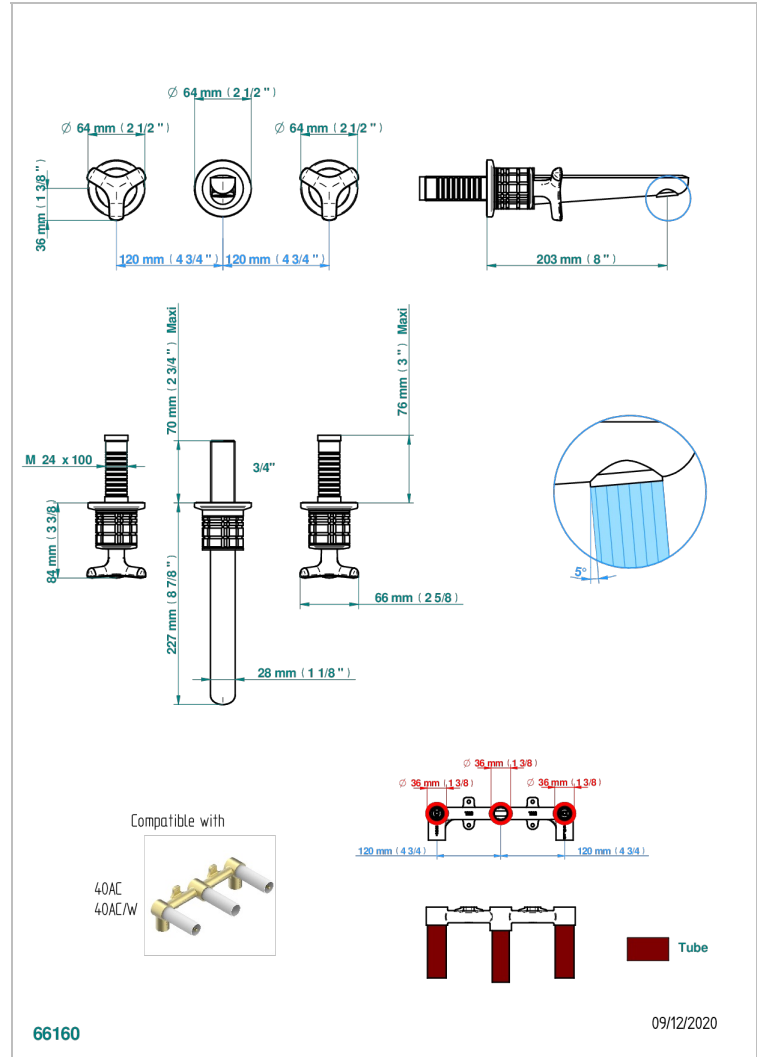

# SYSTEM SQUARED METAL

G9E-41GB

Trim only for wall mounted 3-hole bath mixer

## CHARACTERISTIC

- System Squared Metal
- Trim only for wall mounted 3-hole bath mixer

## RELATED SKU'S

- Ref. G00-40AC Rough parts for wall mounted 3 hole mixer, cross handle version
- Ref. G00-40AM Rough parts for wall mounted 3 hole mixer, lever handle version