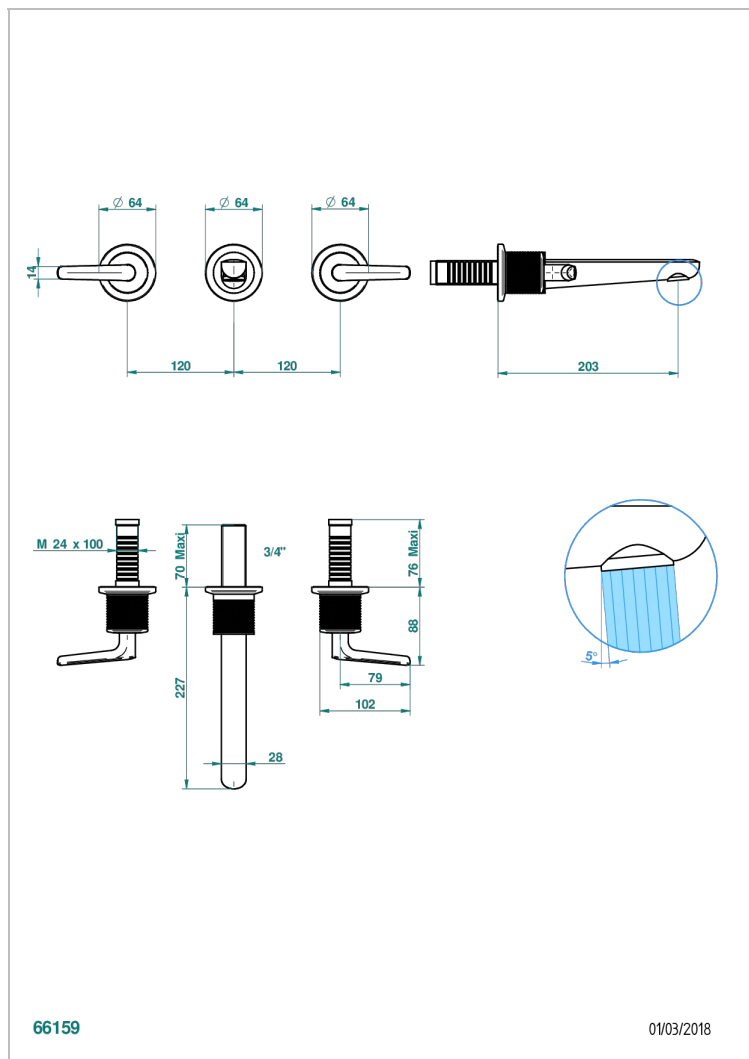

SYSTEM DIAMOND METAL WITH LEVER HANDLES

G9D-41GB

Trim for wall mounted 3-hole bath set only

CHARACTERISTIC

- System Diamond Metal with lever handles
- Trim for wall mounted 3-hole bath set only

RELATED SKU'S

- Ref. G00-40AM/US Rough parts for wall set (one counter clockwise and one clockwise cartridges)

AVAILABLE FINITIONS

Black ceram - D30
Blush PVD - H62
Brass color PVD - H49
Brown bronze color PVD - F33
Chrome polished - A02
Copper antique matt, coated - H07