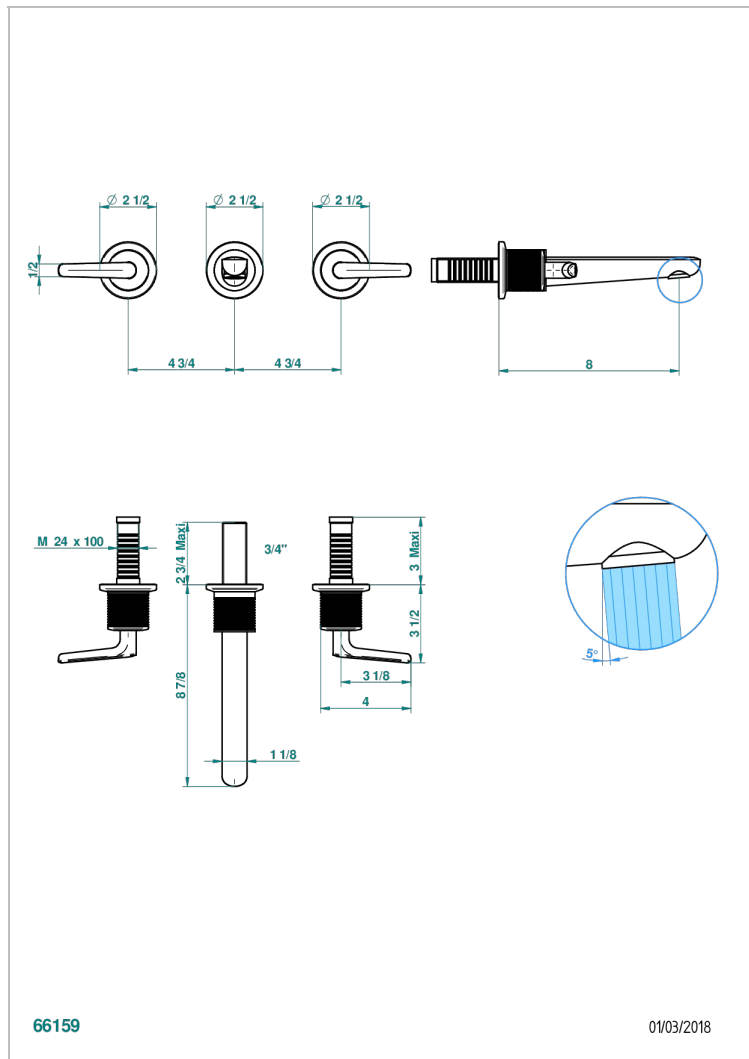

# SYSTEM DIAMOND METAL WITH LEVER HANDLES

G9D-41GB

Trim for wall mounted 3-hole bath set only

## CHARACTERISTIC

- System Diamond Metal with lever handles
- Trim for wall mounted 3-hole bath set only

## RELATED SKU'S

- Ref. G00-40AM/US Rough parts for wall set (one counter clockwise and one clockwise cartridges)