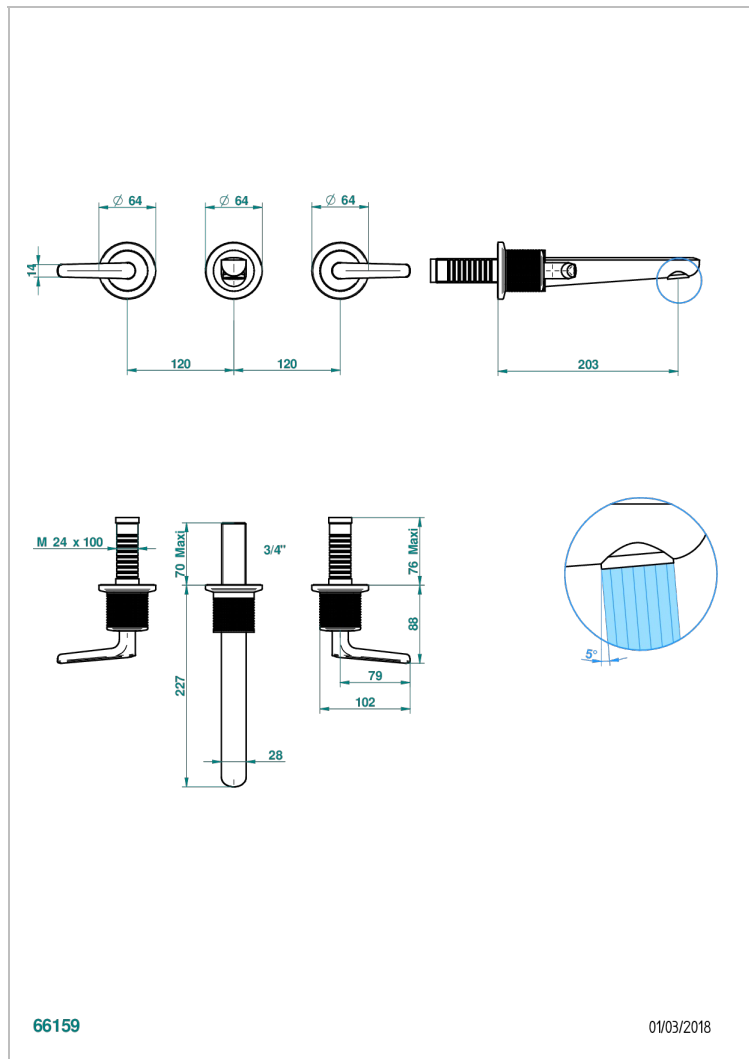

# SYSTEM DIAMOND METAL WITH LEVER

G9D-41GB

Trim only for wall mounted 3-hole bath mixer

THG<sup>®</sup>  
PARIS

## CHARACTERISTIC

- System Diamond Metal with lever
- Trim only for wall mounted 3-hole bath mixer

## RELATED SKU'S

- Ref. G00-40AC Rough parts for wall mounted 3 hole mixer, cross handle version
- Ref. G00-40AM Rough parts for wall mounted 3 hole mixer, lever handle version