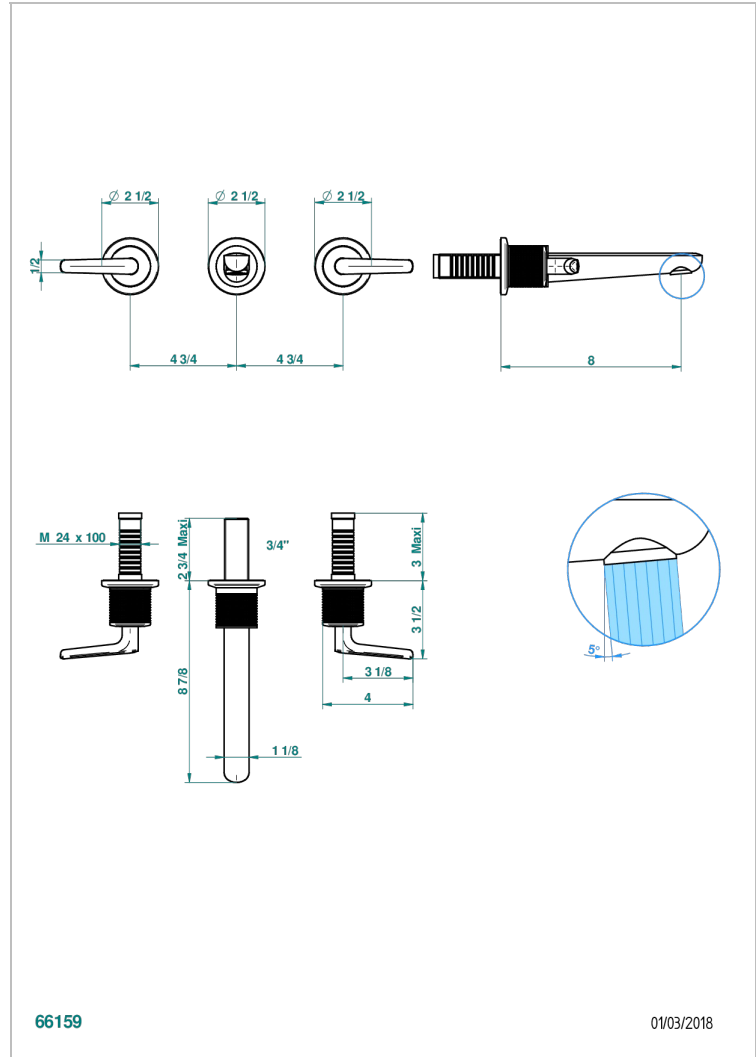

# SYSTEM DIAMOND METAL WITH LEVER

G9D-41GB

Trim only for wall mounted 3-hole bath mixer

66159

01/03/2018

## CHARACTERISTIC

- System Diamond Metal with lever
- Trim only for wall mounted 3-hole bath mixer

## RELATED SKU'S

- Ref. G00-40AC Rough parts for wall mounted 3 hole mixer, cross handle version
- Ref. G00-40AM Rough parts for wall mounted 3 hole mixer, lever handle version