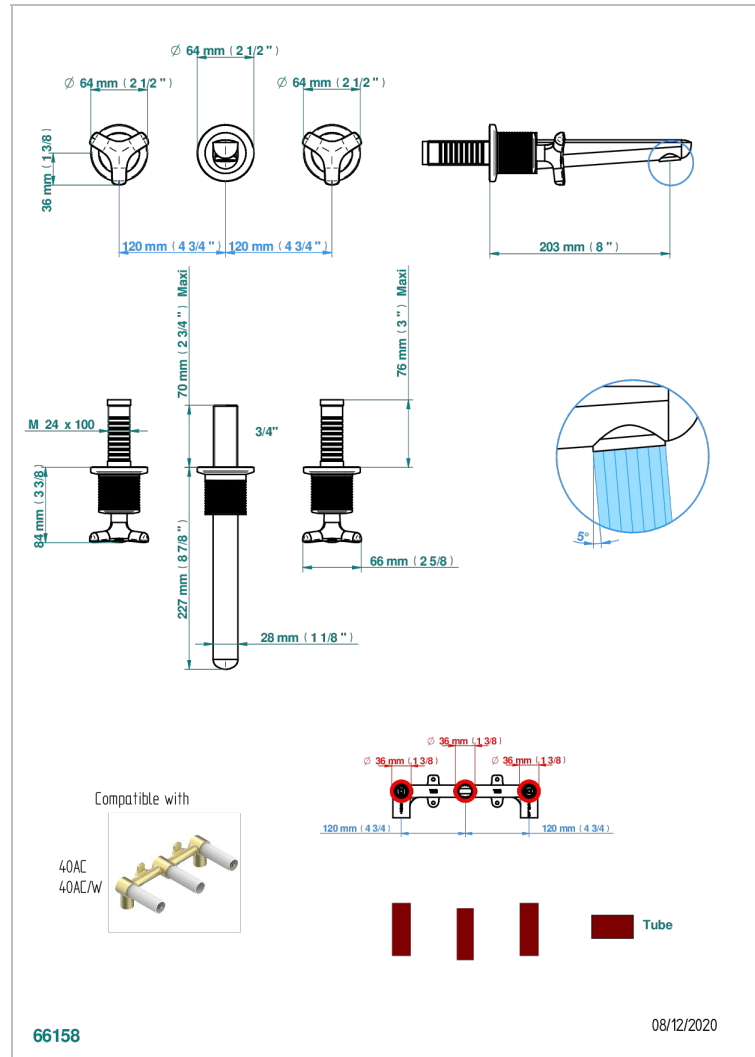

SYSTEM DIAMOND METAL

G9C-41GB

Trim only for wall mounted 3-hole bath mixer

CHARACTERISTIC

- System Diamond Metal
- Trim only for wall mounted 3-hole bath mixer

RELATED SKU'S

- Ref. G00-40AC Rough parts for wall mounted 3 hole mixer, cross handle version
- Ref. G00-40AM Rough parts for wall mounted 3 hole mixer, lever handle version