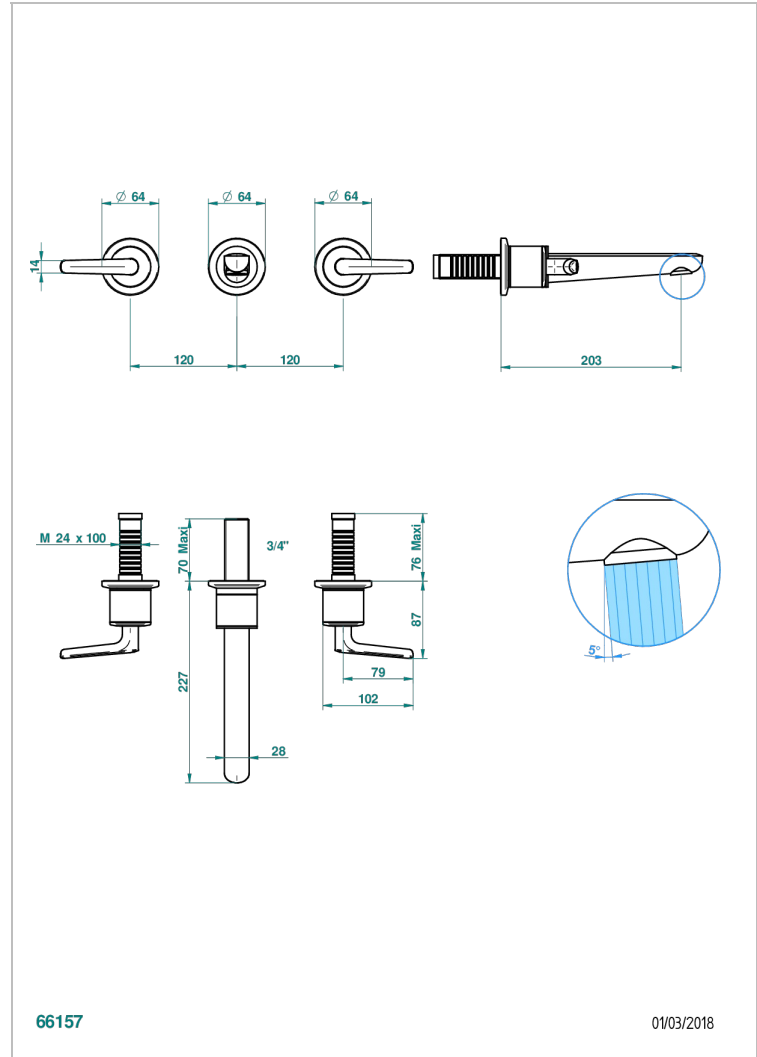

SYSTEM SMOOTH METAL WITH LEVER

G9B-41GB

Trim only for wall mounted 3-hole bath mixer

66157

01/03/2018

CHARACTERISTIC

- System Smooth Metal with lever
- Trim only for wall mounted 3-hole bath mixer

RELATED SKU'S

- Ref. G00-40AC Rough parts for wall mounted 3 hole mixer, cross handle version
- Ref. G00-40AM Rough parts for wall mounted 3 hole mixer, lever handle version

AVAILABLE FINITIONS

Antique nickel - H28
Black ceram - D30
Blush PVD - H62
Brass color PVD - H49
Brown bronze color PVD - F33
Gold color PVD - H52

Nickel color PVD - H55
Polished chrome (color finish) - A02
Polished chrome with gold inlay - GA1
Polished gold (color finish) - F01
Polished nickel - B01
Soft gold - F30

Soft matt gold - F31
Umber PVD - H66
Varnished matt antique red copper (color finish) - H07